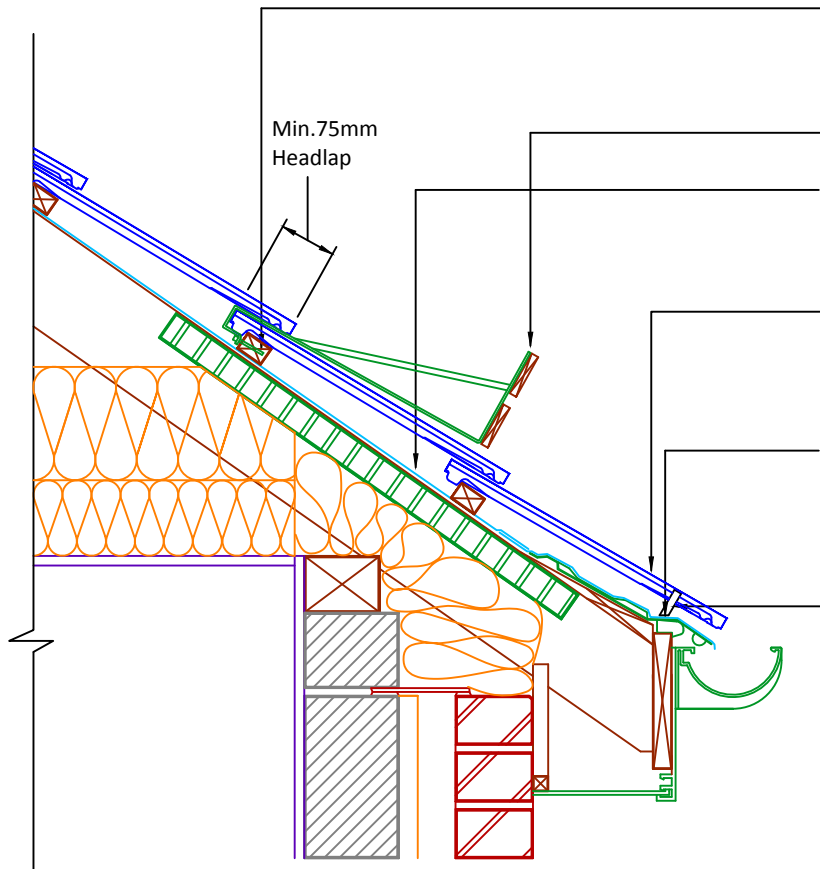

Snow Guard

Universal Underlays
Vapour Permeable (Code 33150)
Non-Breathable (Code 33145)

Edgemere Slate
420mm x 330mm
(Code 355)

Universal 10mm Eaves Vent System (Code 46350)
Continuous Rafter Roll (1no)
Felt Support Tray (10no)
10mm Over Fascia Ventilator (6no)

Edgemere Eaves Clip

Min. 75mm
Headlap

DRAWING NUMBER
87035535

DRAWING REVISION
A

DRAWING TITLE

Snow Guards

SCALE

1:10