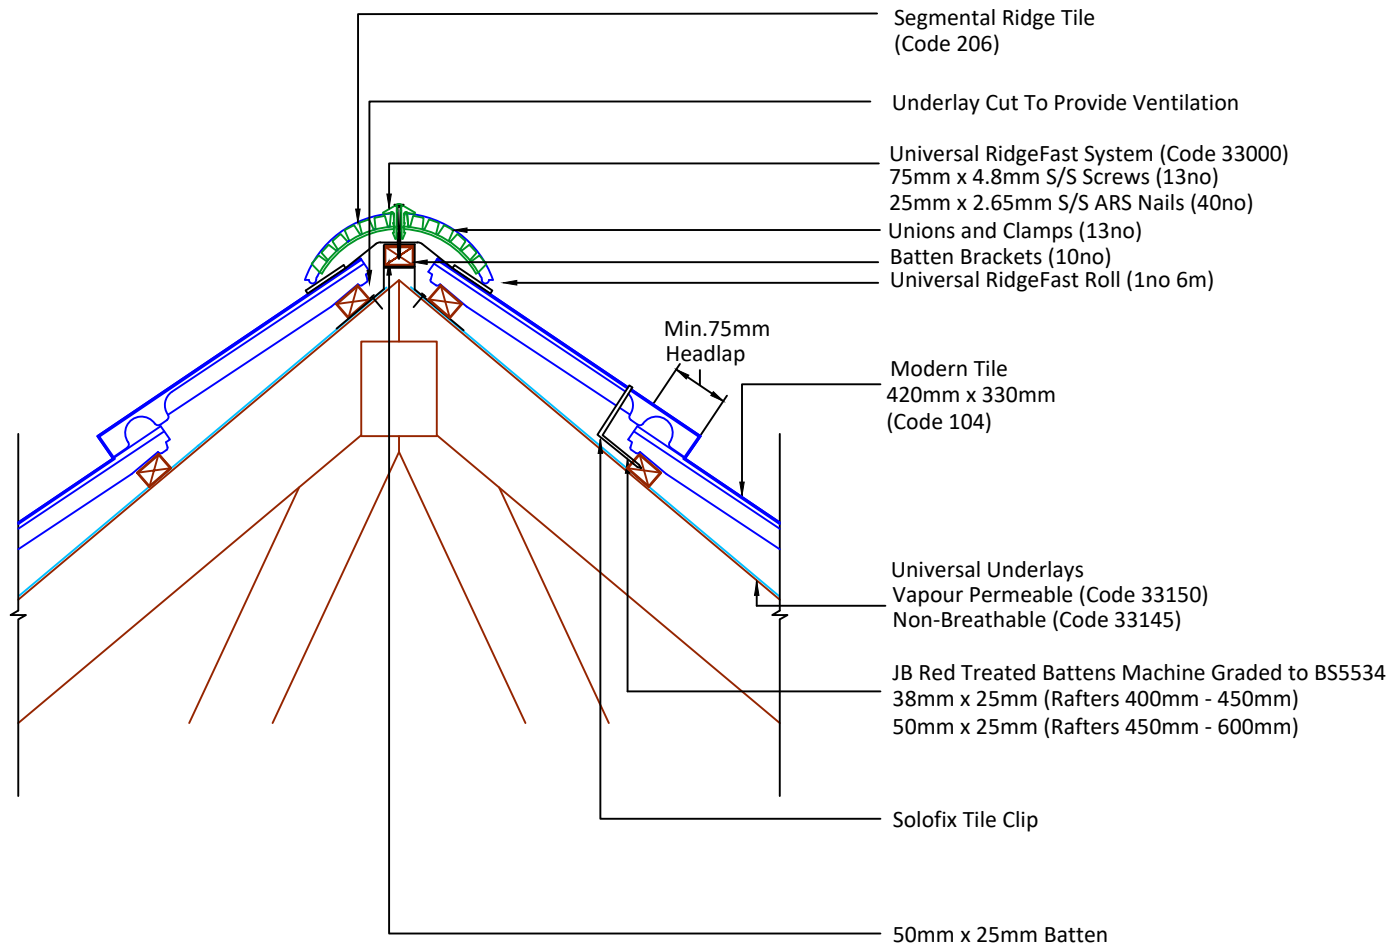

 Tilefix
  Specrite
 Estimator
  BIM

Visit marley.co.uk/technical-services for a full suite of online tools to help with your roof design, specification and fixing.

Feel free to talk to our experts at any time on 01283 722588.

Associated products & fixings
 Modern Aluminium Nail Pack
 Code 30350 (500g)

Modern SoloFix Tile Clips
 Code 30440 (100 Pack)
 Code 30430 (500 Pack)

DRAWING NUMBER

79010440

DRAWING REVISION

B

DRAWING TITLE

RidgeFast Dry Ventilated Ridge - Segmental

SCALE

1:10

Modern