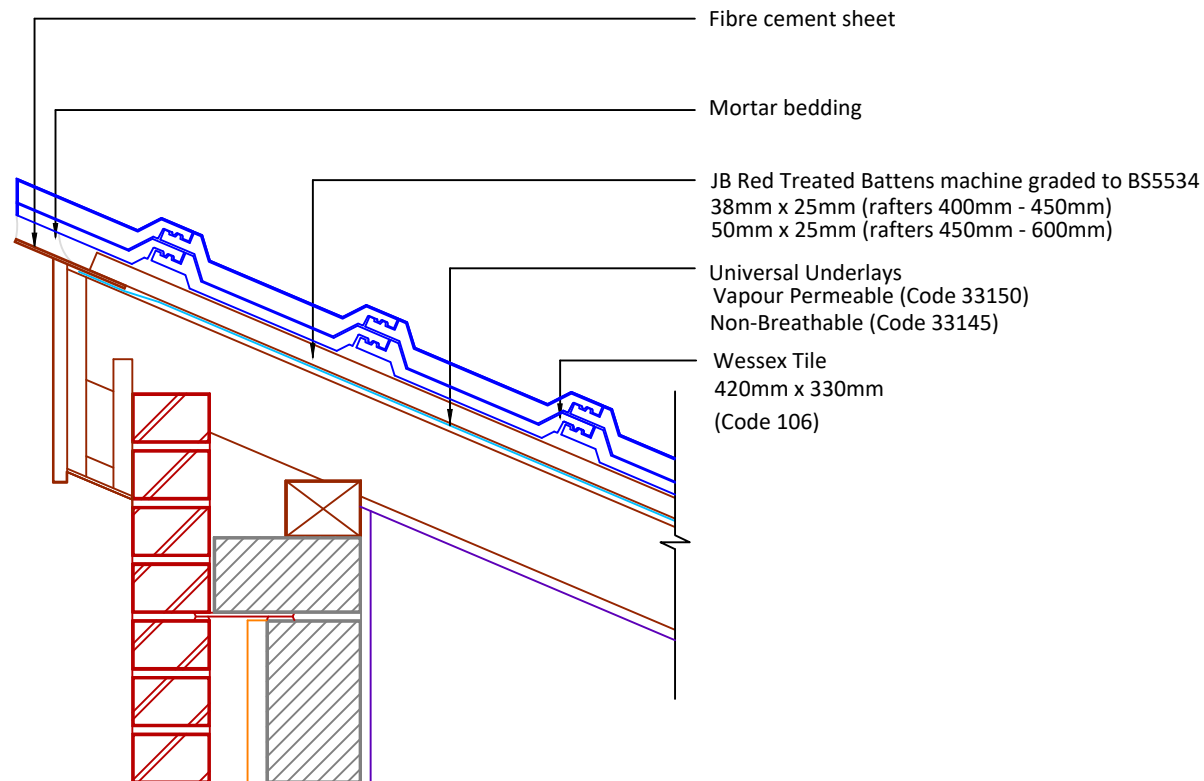

Associated products & fixings

Wessex SoloFix Tile Clips

Code 30442 (100 Pack)

Code 30432 (500 Pack)

Wessex Verge Clip & Nail Pack

Code 30286 (50 Pack)

DRAWING NUMBER  
45310600

DRAWING REVISION  
A

DRAWING TITLE

Mortar Bedded Raking Verge with Nailed Fibre Cement Undercloak - LH

SCALE

1:10

Wessex