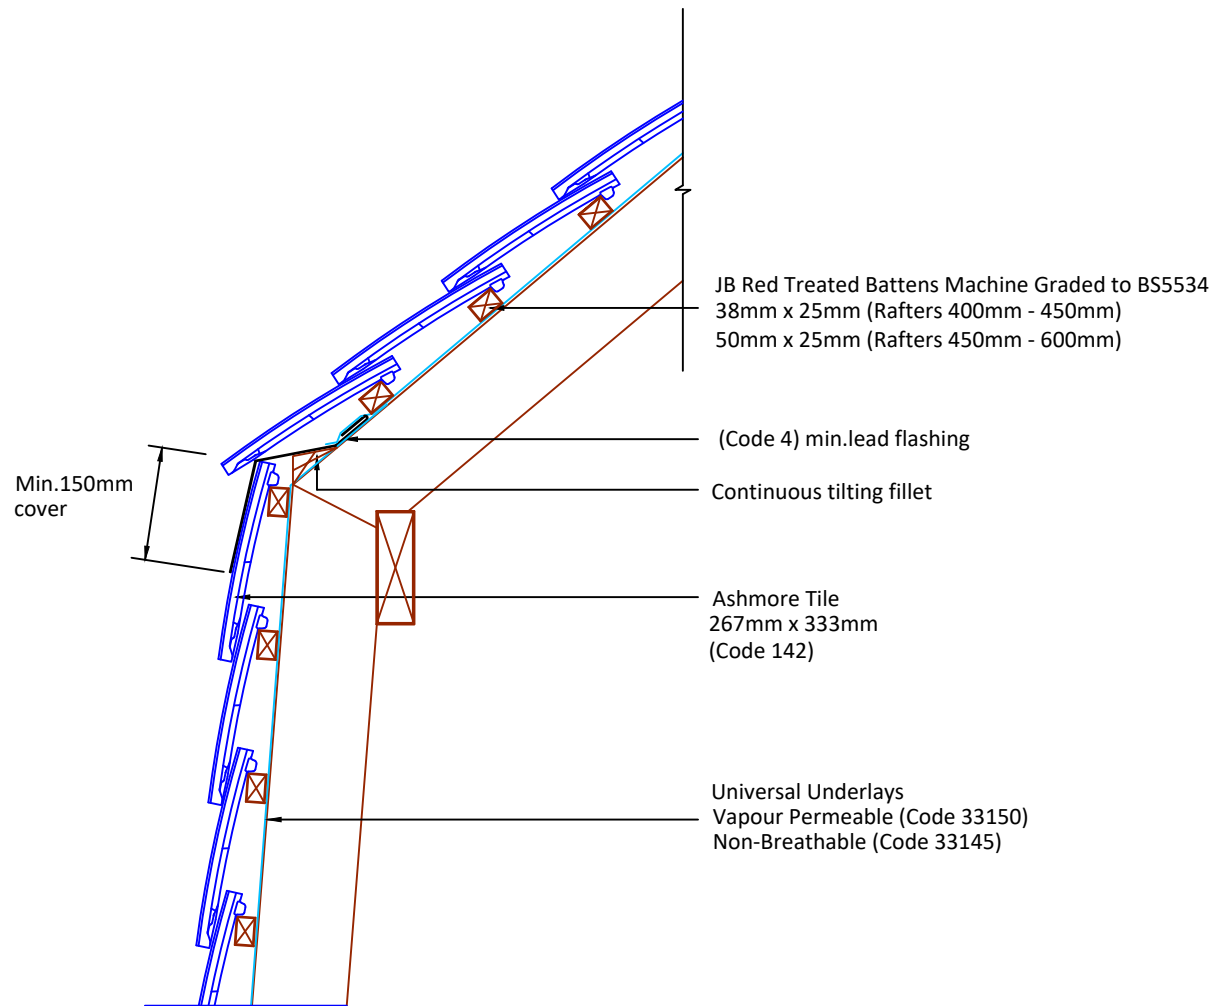

▲ Tilefix ▲ Specrite
▲ Estimator ▲ BIM

Visit marley.co.uk/technical-services for a full suite of online tools to help with your roof design, specification and fixing.

Feel free to talk to our experts at any time on 01283 722588.

Associated products & fixings

Ashmore Aluminium Nail Pack
Code 30398 (500g)

Ashmore Stainless Steel Tile Clip
Code 30130 (100 Pack)

Ashmore RH Verge Clip & Nail Pack
Code 30263 (50 Pack)

Ashmore LH Verge Clip & Nail Pack
Code 30263 (50 Pack)

DRAWING NUMBER
80114240

DRAWING REVISION
A

DRAWING TITLE

Mansard - Tiling Above Change of Pitch

SCALE

1:10

Ashmore