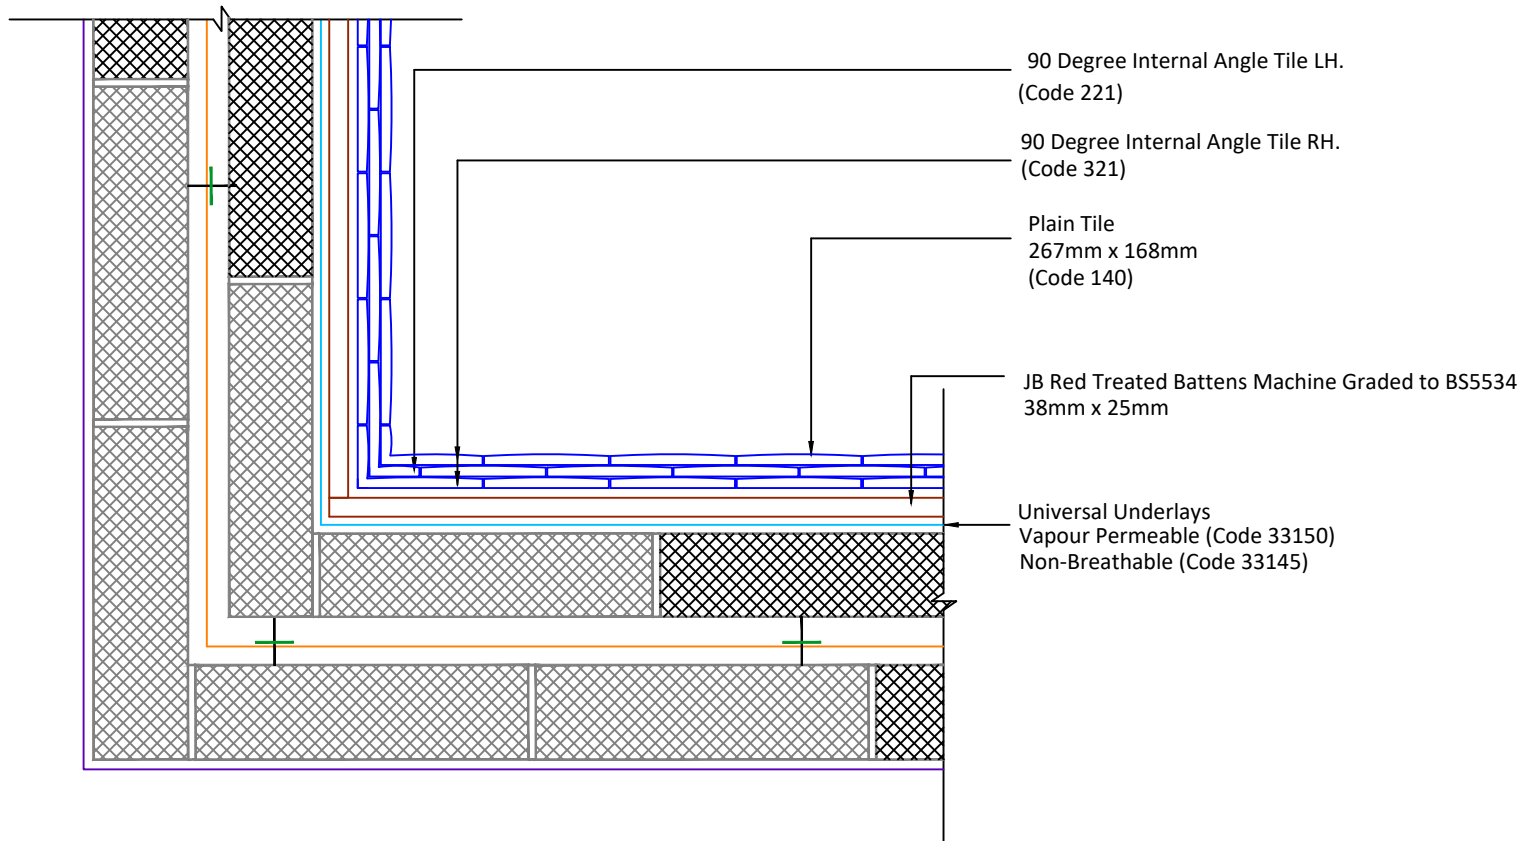

Feel free to talk to our experts at any time on 01283 722588.

Associated products & fixings

90 Degree Internal Angle Tile LH.  
(Code 221)

90 Degree Internal Angle Tile RH.  
(Code 321)

Plain Tile  
267mm x 168mm  
(Code 140)

JB Red Treated Battens Machine Graded to BS5534  
38mm x 25mm

Universal Underlays  
Vapour Permeable (Code 33150)  
Non-Breathable (Code 33145)

DRAWING NUMBER  
**94014000**

DRAWING REVISION  
**A**

DRAWING TITLE

**Internal Angle With Angle Tiles**

SCALE

**1:10**

**Plain**