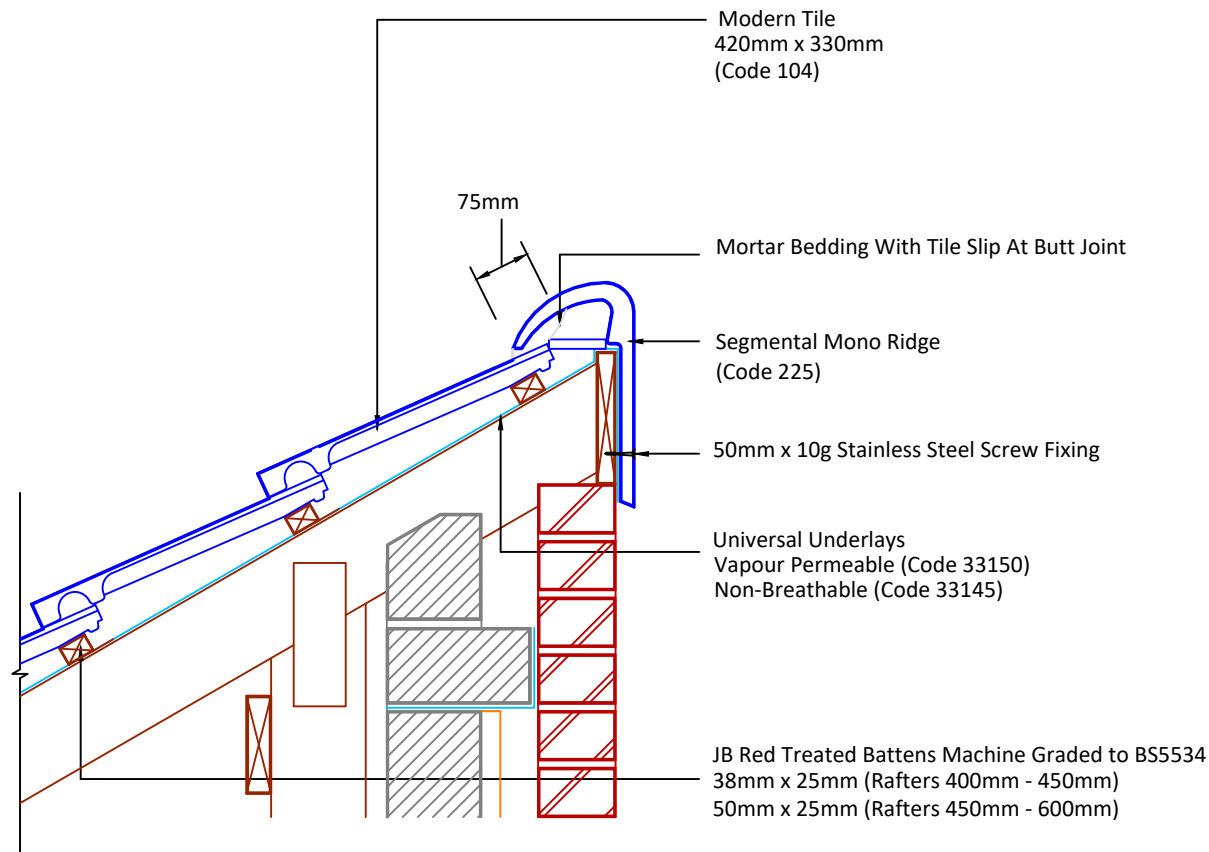

▲ Tilefix ▲ Specrite

▲ Estimator ▲ BIM

Visit marley.co.uk/technical-services for a full suite of online tools to help with your roof design, specification and fixing.

Feel free to talk to our experts at any time on 01283 722588.

Associated products & fixings
Modern Aluminium Nail Pack
Code 30350 (500g)

Modern SoloFix Tile Clips
Code 30440 (100 Pack)
Code 30430 (500 Pack)

DRAWING NUMBER
78010430

DRAWING REVISION
B

DRAWING TITLE

Mortar Bedded Mono-Ridge - Segmental

SCALE

1:10

Modern