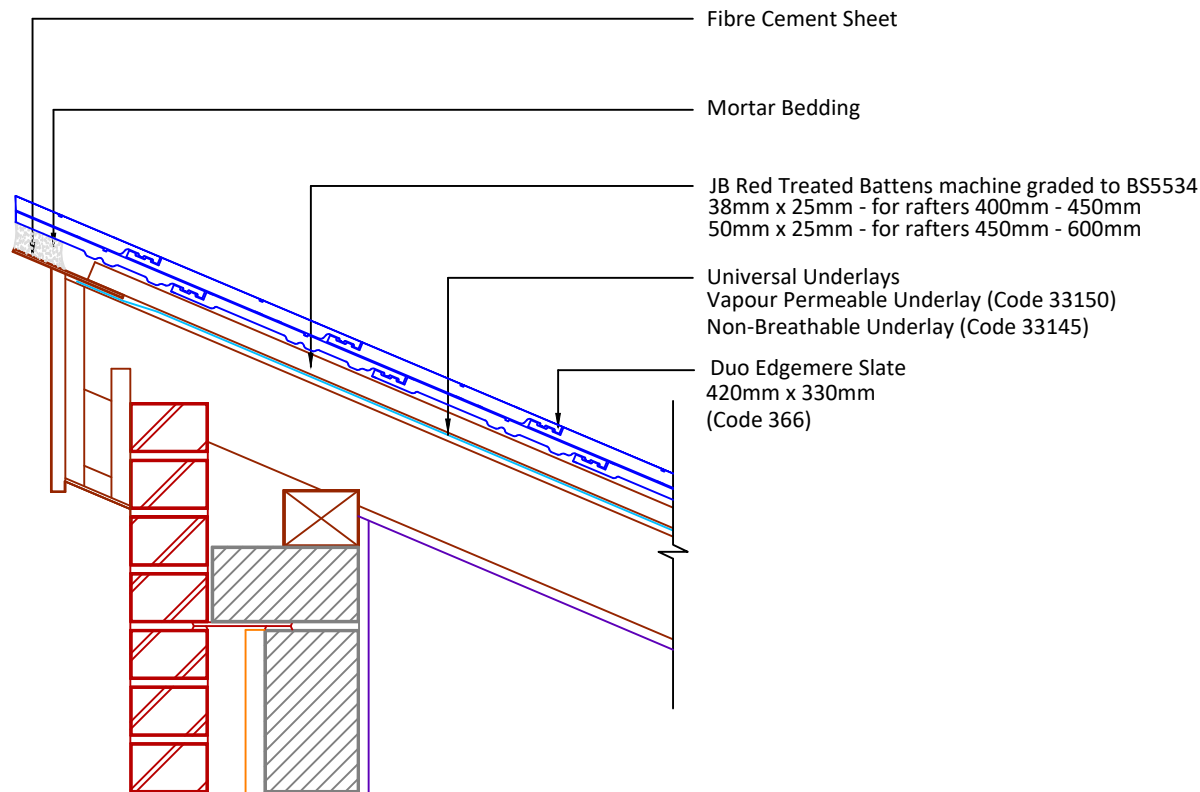

▲ Tilefix ▲ Specrite
▲ Estimator ▲ BIM

Visit marley.co.uk/technical-services
for a full suite of online tools to help with your
roof design, specification and fixing.

Feel free to talk to our experts at any time on
01283 722588.

Associated products & fixings

Duo Edgemere Aluminium Nail
Pack
Code 30398 (500g Pack)

Duo Edgemere SoloFix Tile Clips
Code 30441 (100 Pack)
Code 30431 (500 Pack)

Duo Edgemere RH Verge Clip &
Nail Pack
Code 30263 (50 Pack)

Duo Edgemere LH Verge Clip &
Nail Pack
Code 30263 (50 Pack)

DRAWING NUMBER
45336600

DRAWING REVISION
A

DRAWING TITLE

Mortar Bedded Raking Verge with Nailed Fibre Cement Undercloak LH

SCALE

1:10

Duo-Edgemere