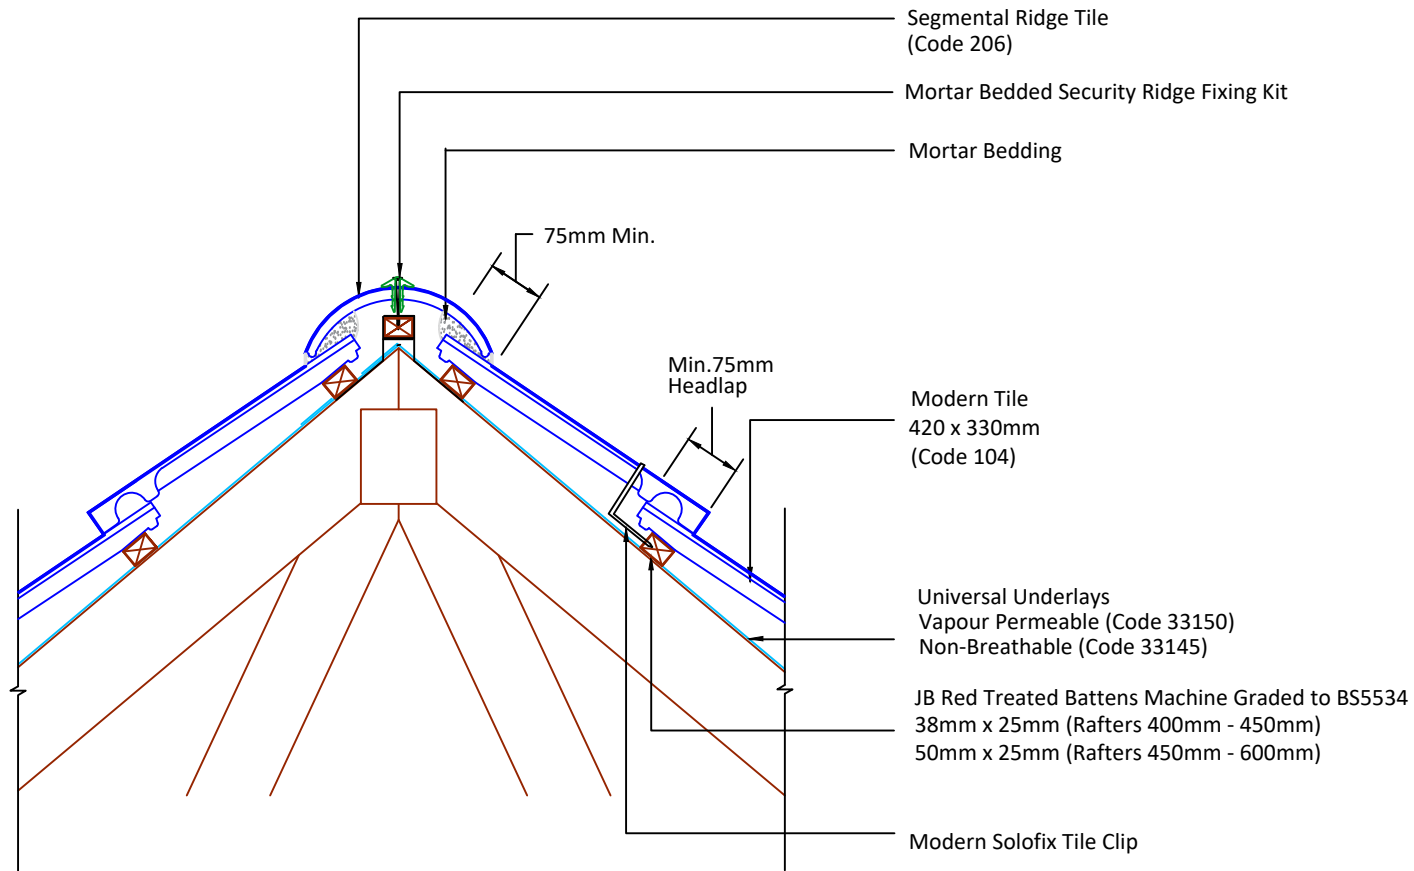

Feel free to talk to our experts at any time on 01283 722588.

Associated products & fixings  
Modern Aluminium Nail Pack  
Code 30350 (500g)

Modern SoloFix Tile Clips  
Code 30440 (100 Pack)  
Code 30430 (500 Pack)

Mortar Bedded Security Ridge Kit  
Code 54366

DRAWING NUMBER  
74010440

DRAWING REVISION  
B

DRAWING TITLE

Mortar Bedded Ridge - Segmental

SCALE

1:10

Modern