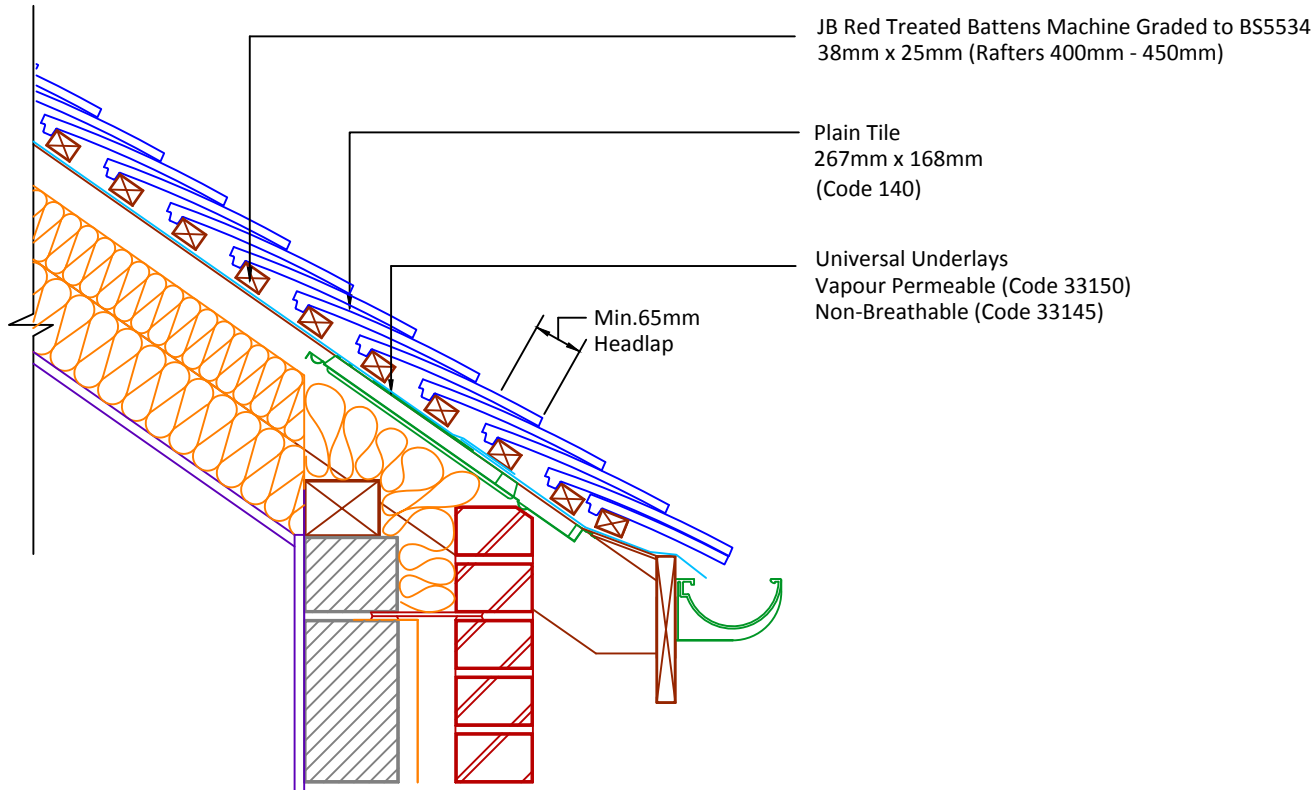

▲ Tilefix

▲ Specrite

▲ Estimator

▲ BIM

Visit marley.co.uk/technical-services for a full suite of online tools to help with your roof design, specification and fixing.

Feel free to talk to our experts at any time on 01283 722588.

Associated products & fixings

Plain Aluminium Nail Pack
Code 30348 (500g)

Continuous Rafter Roll (2 x 6 m)
purchase separately
(Code 46323)

DRAWING NUMBER
36014035

DRAWING REVISION
A

DRAWING TITLE

25mm Open Ventilated Eaves

SCALE

1:10

Plain