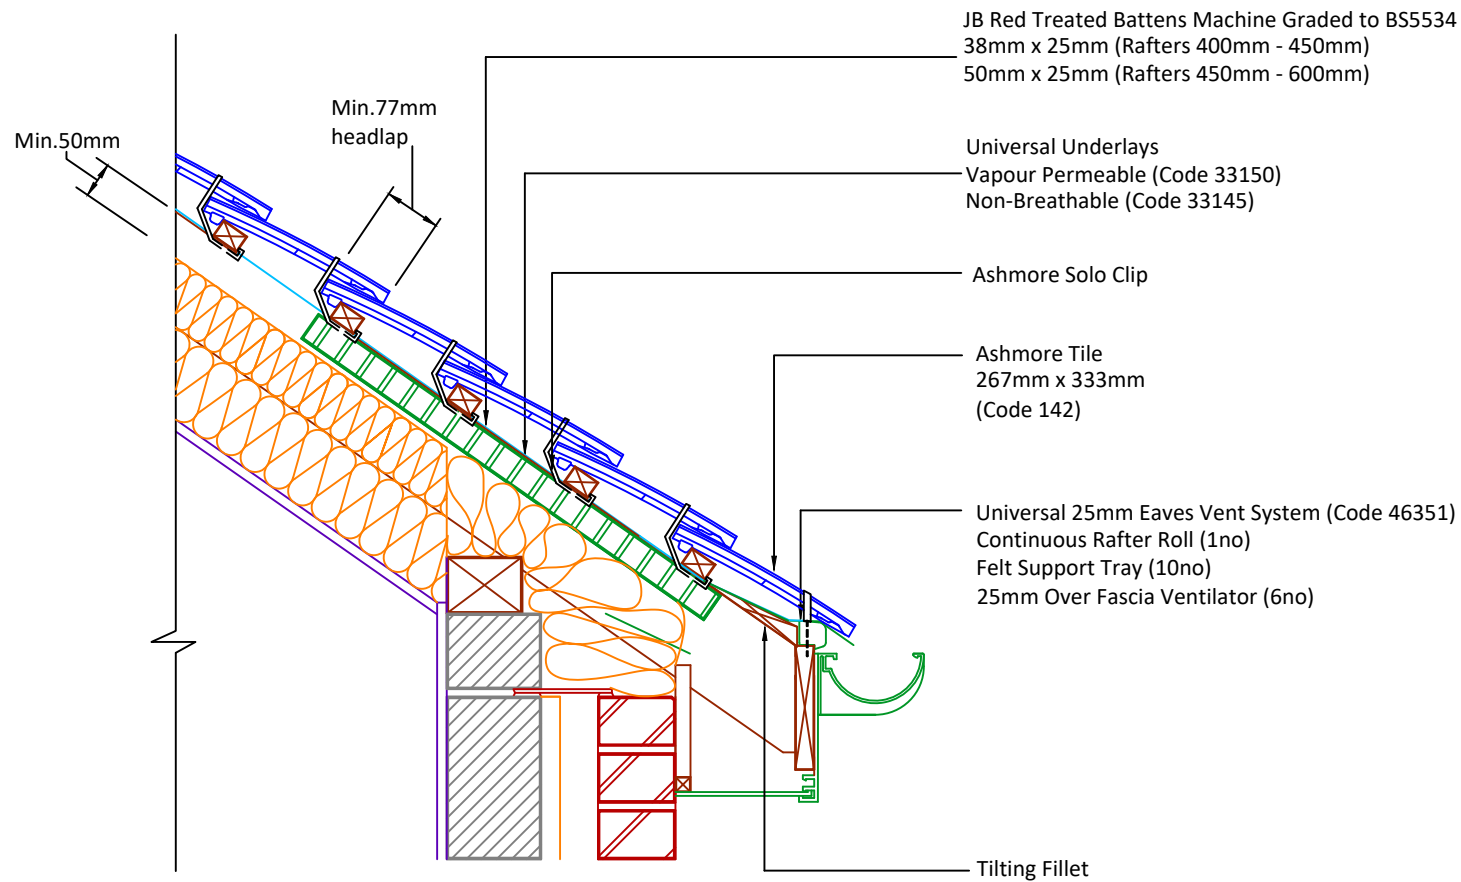

▲ Tilefix ▲ Specrite
▲ Estimator ▲ BIM

Visit marley.co.uk/technical-services for a full suite of online tools to help with your roof design, specification and fixing.

Feel free to talk to our experts at any time on 01283 722588.

Associated products & fixings

Ashmore Aluminium Nail Pack
Code 30398 (500g)

Ashmore Solo Clip
Code 30141 (250 Pack)

Ashmore Eave Clip & Nail Packs
Code 30297 (100 No)

Continuous Rafter Roll (2x6
metre)
(Available for purchase
separately)
Code 46323

DRAWING NUMBER
35214235

DRAWING REVISION
B

DRAWING TITLE

Fascia Ventilated Eaves 25mm - Warm Roof

SCALE

1:10

Ashmore