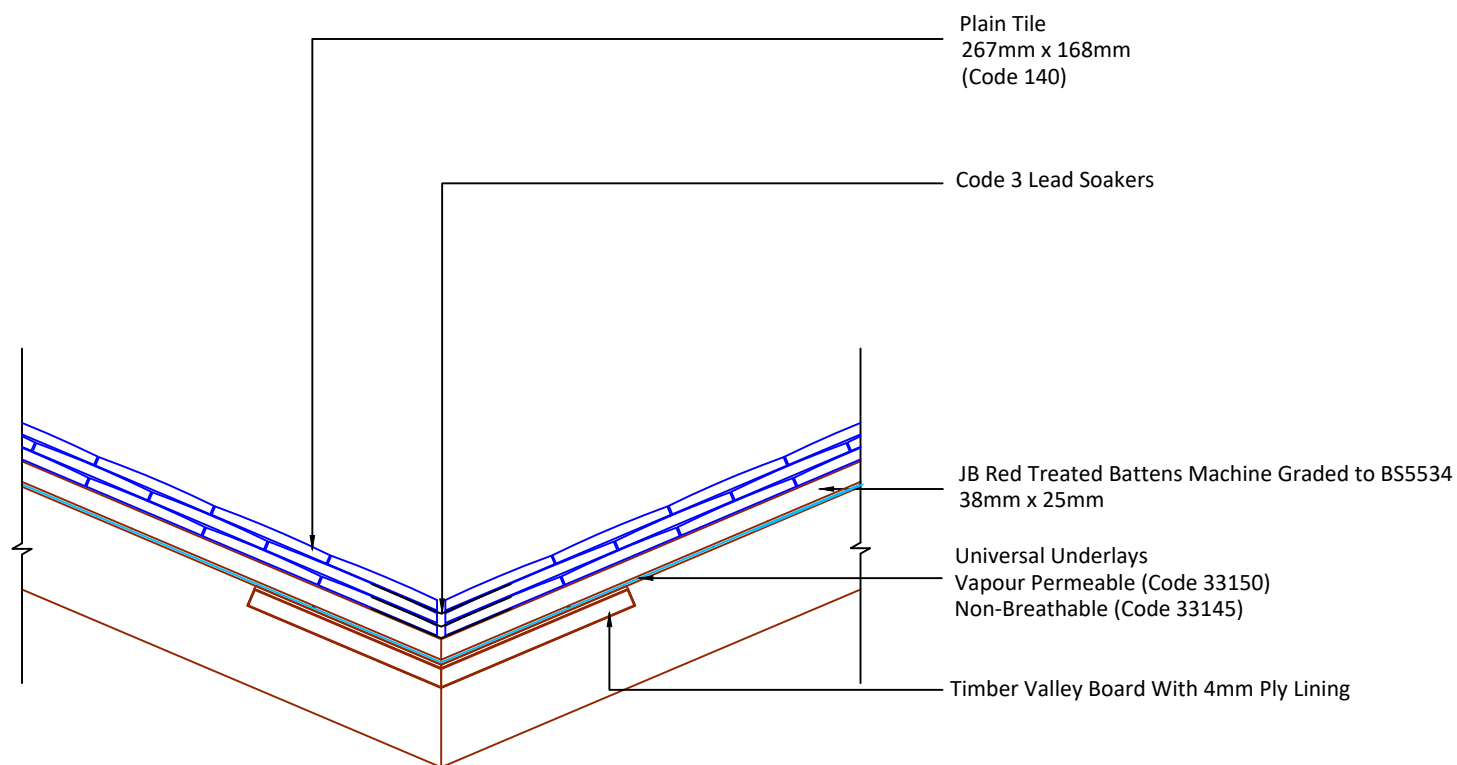

▲ Tilefix ▲ Specrite

▲ Estimator ▲ BIM

Visit marley.co.uk/technical-services for a full suite of online tools to help with your roof design, specification and fixing.

Feel free to talk to our experts at any time on 01283 722588.

Associated products & fixings

DRAWING NUMBER

63514000

DRAWING REVISION

A

DRAWING TITLE

Mitred Valley

SCALE

1:10

Plain