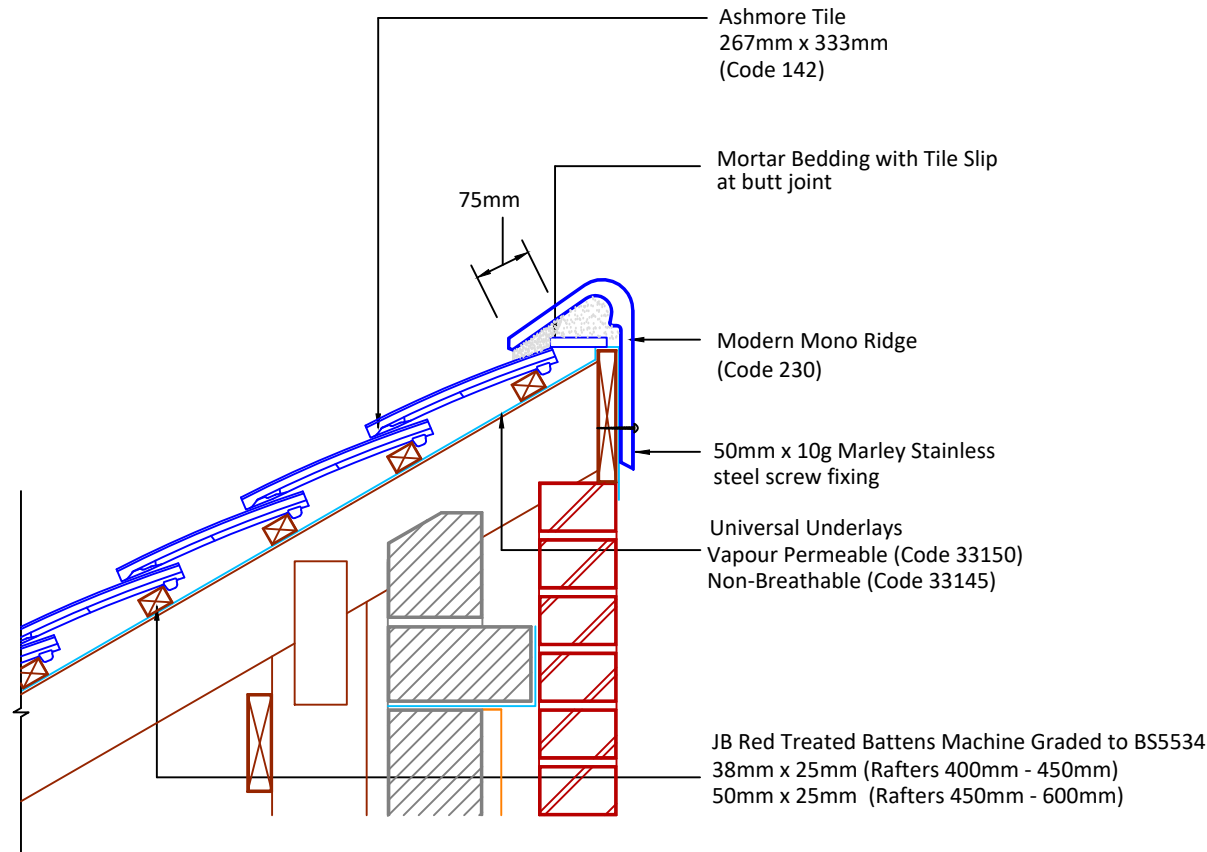

▲ Tilefix ▲ Specrite
▲ Estimator ▲ BIM

Visit marley.co.uk/technical-services for a full suite of online tools to help with your roof design, specification and fixing.

Feel free to talk to our experts at any time on 01283 722588.

Associated products & fixings

Ashmore Aluminium Nail Pack
Code 30398 (500g)

Ashmore Stainless Steel Tile Clip
Code 30130 (100 Pack)

DRAWING NUMBER
78114230

DRAWING REVISION
A

DRAWING TITLE

Mortar Bedded Mono-Ridge - Modern

SCALE

1:10

Ashmore