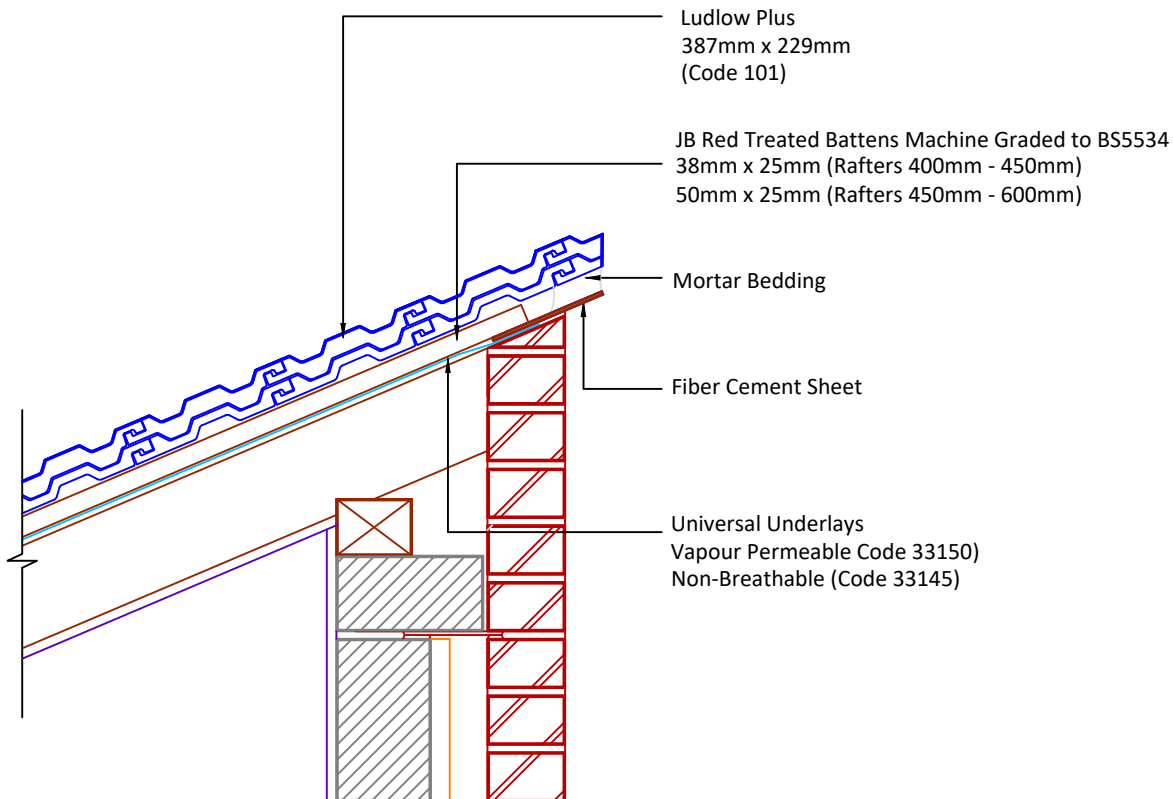

Tilefix Specrite

Estimator BIM

Visit marley.co.uk/technical-services for a full suite of online tools to help with your roof design, specification and fixing.

Feel free to talk to our experts at any time on 01283 722588.

DRAWING NUMBER
44410100

DRAWING REVISION
A

DRAWING TITLE

Mortar Bedded Raking Verge with Bedded Fibre Cement Undercloak RH

SCALE

1:10

Ludlow
Plus