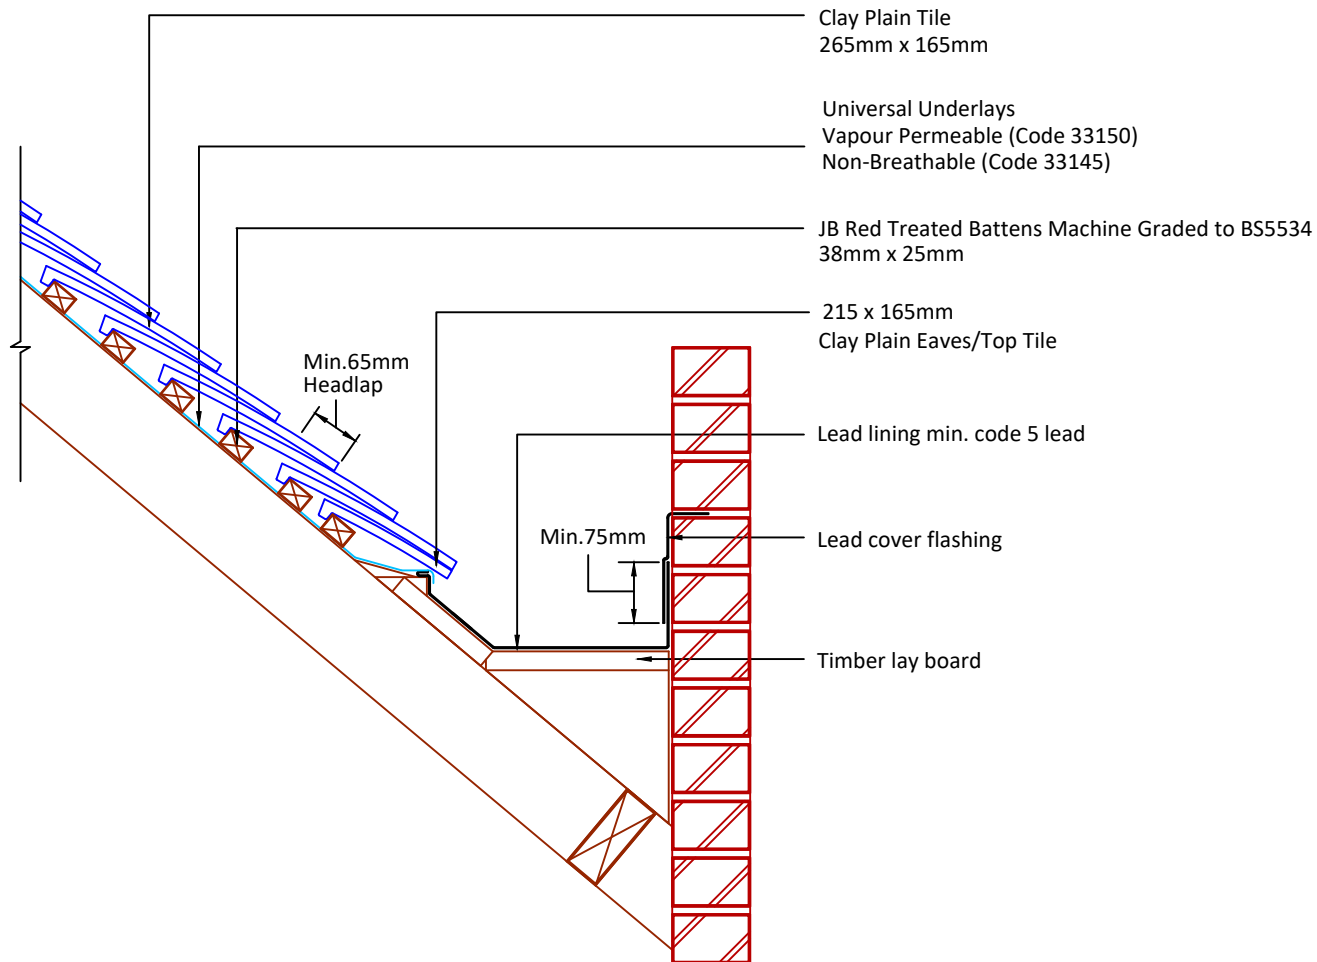

▲ Tilefix ▲ Specrite
▲ Estimator ▲ BIM

Visit marley.co.uk/technical-services
for a full suite of online tools to help with your
roof design, specification and fixing.

Feel free to talk to our experts at any time on
01283 722588.

Associated products & fixings

Plain Aluminium Nail Pack
Code 30348 (500g)

DRAWING NUMBER

665CPT40

DRAWING REVISION

A

DRAWING TITLE

Lead Back Gutter

SCALE

1:10

Clay Plain