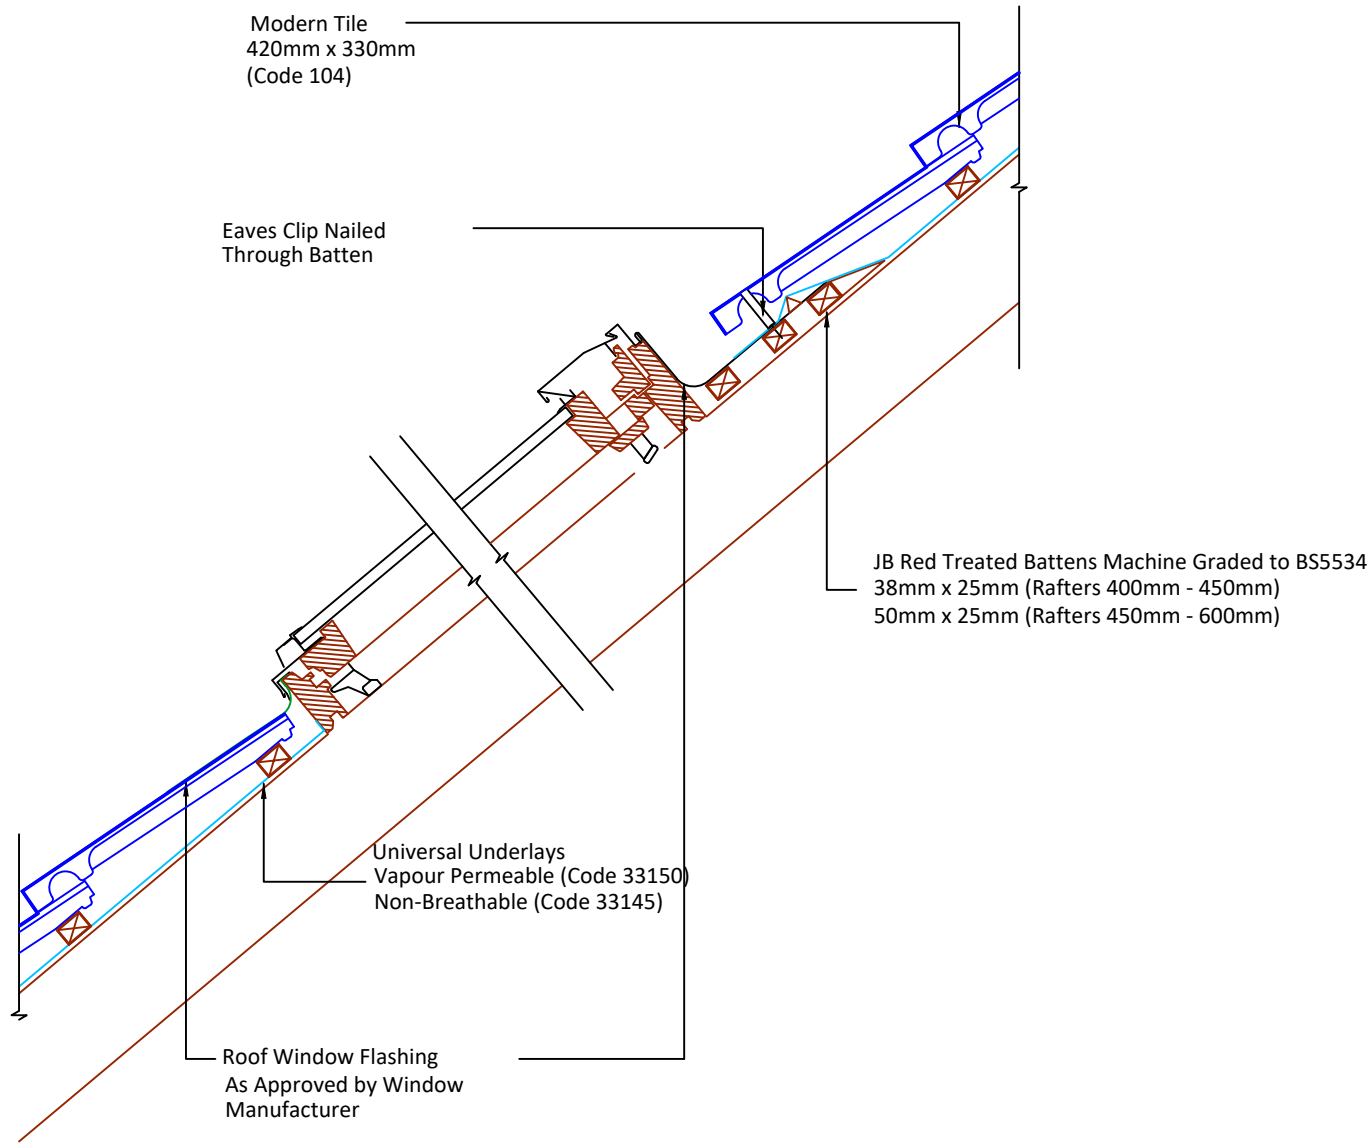

▲ Tilefix    ▲ Specrite  
▲ Estimator    ▲ BIM

Visit [marley.co.uk/technical-services](http://marley.co.uk/technical-services)  
for a full suite of online tools to help with your  
roof design, specification and fixing.

Feel free to talk to our experts at any time on  
01283 722588.

Associated products & fixings  
Modern Aluminium Nail Pack  
Code 30350 (500g)

Modern SoloFix Tile Clips  
Code 30440 (100 Pack)  
Code 30430 (500 Pack)

DRAWING NUMBER  
69010440

DRAWING REVISION  
A

DRAWING TITLE

Roof Window

SCALE

1:10

Modern