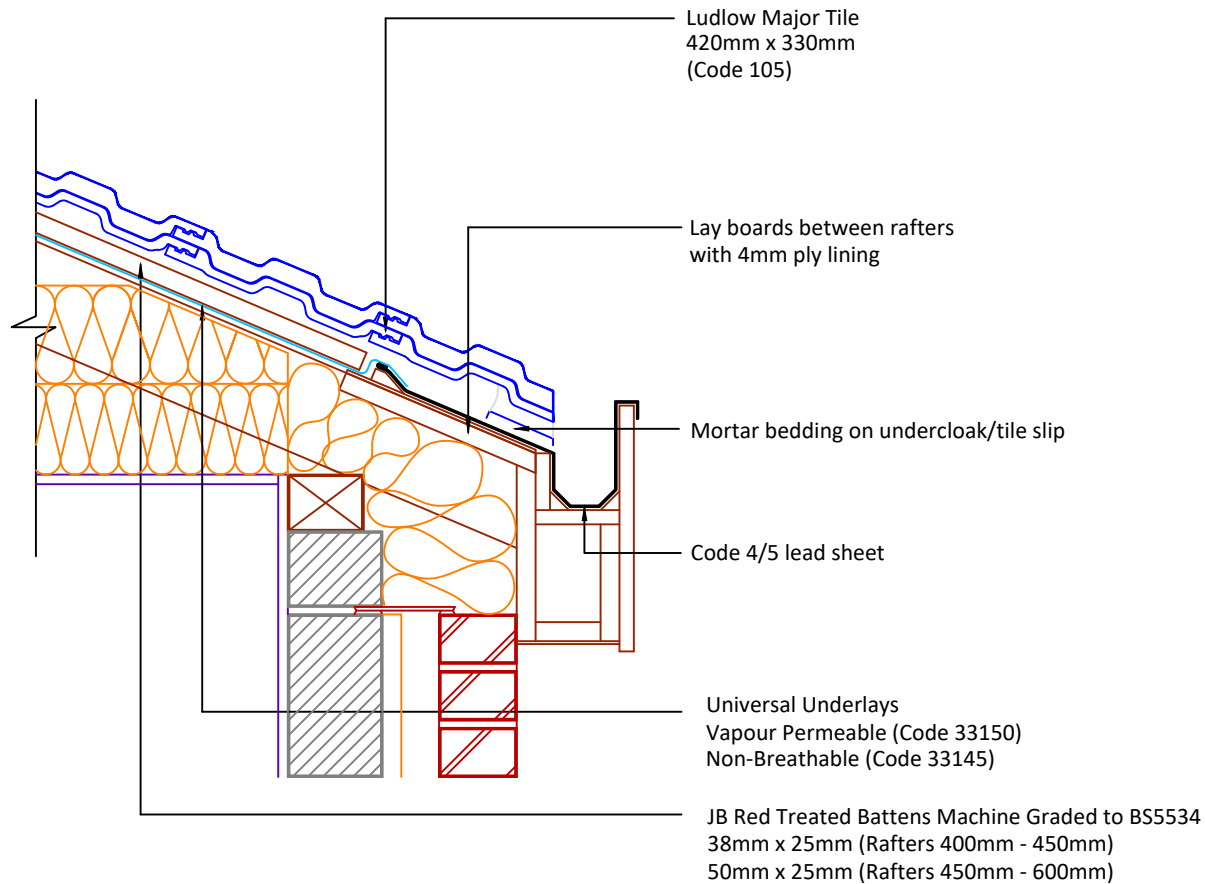

#### Associated products & fixings

Ludlow Major Aluminium Nail  
Pack  
Code 30371 (500g)

Ludlow Major SoloFix Tile Clips  
Code 30440 (100 Pack)  
Code 30430 (500 Pack)

Ludlow Major Eave Clip &  
Nail Packs  
Code 30277 (100 No)

Continuous Rafter Roll (2x6  
metre)  
(Available for purchase  
separately)  
Code 46323

DRAWING NUMBER  
37610500

DRAWING REVISION  
A

DRAWING TITLE

Unventilated Raking Eaves RH

SCALE

1:10

Ludlow  
Major