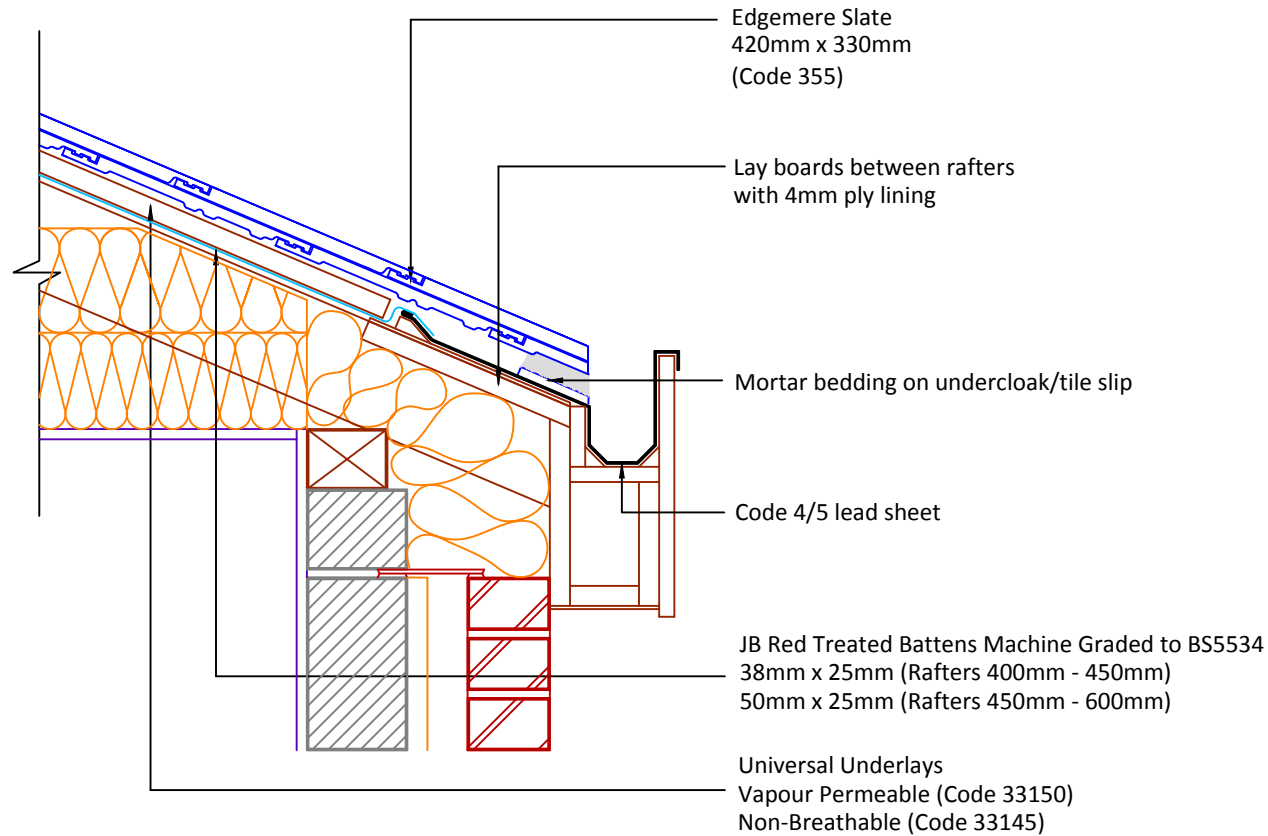

▲ Tilefix ▲ Specrite

▲ Estimator ▲ BIM

Visit marley.co.uk/technical-services for a full suite of online tools to help with your roof design, specification and fixing.

Feel free to talk to our experts at any time on 01283 722588.

Associated products & fixings

Edgemere Aluminium Nail Pack
Code 30398 (500g)

Edgemere SoloFix Tile Clips
Code 30441 (100 Pack)
Code 30431 (500 Pack)

Edgemere Eave Clip & Nail Packs
Code 30297 (100 No)

Continuous Rafter Roll (2x6 metre)
(Available for purchase separately)
Code 46323

DRAWING NUMBER
37635500

DRAWING REVISION
A

DRAWING TITLE

Unventilated Raking Eaves - RH

SCALE

1:10

Edgemere