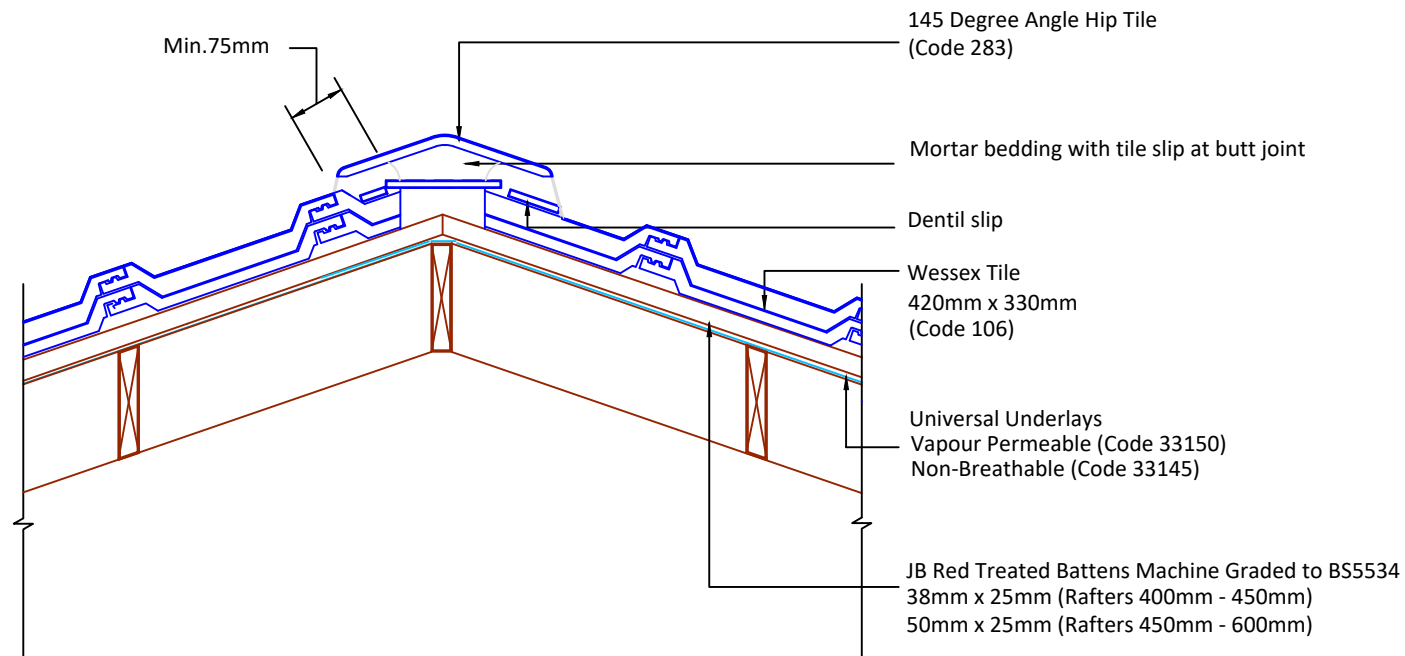

▲ Tilefix ▲ Specrite
▲ Estimator ▲ BIM

Visit marley.co.uk/technical-services for a full suite of online tools to help with your roof design, specification and fixing.

Feel free to talk to our experts at any time on 01283 722588.

Associated products & fixings
Wessex SoloFix Tile Clips
Code 30442 (100 Pack)
Code 30432 (500 Pack)

DRAWING NUMBER
55910600

DRAWING REVISION
A

DRAWING TITLE

Mortar Bedded Hip - 145 DEGREE Angle

SCALE

1:10

Wessex