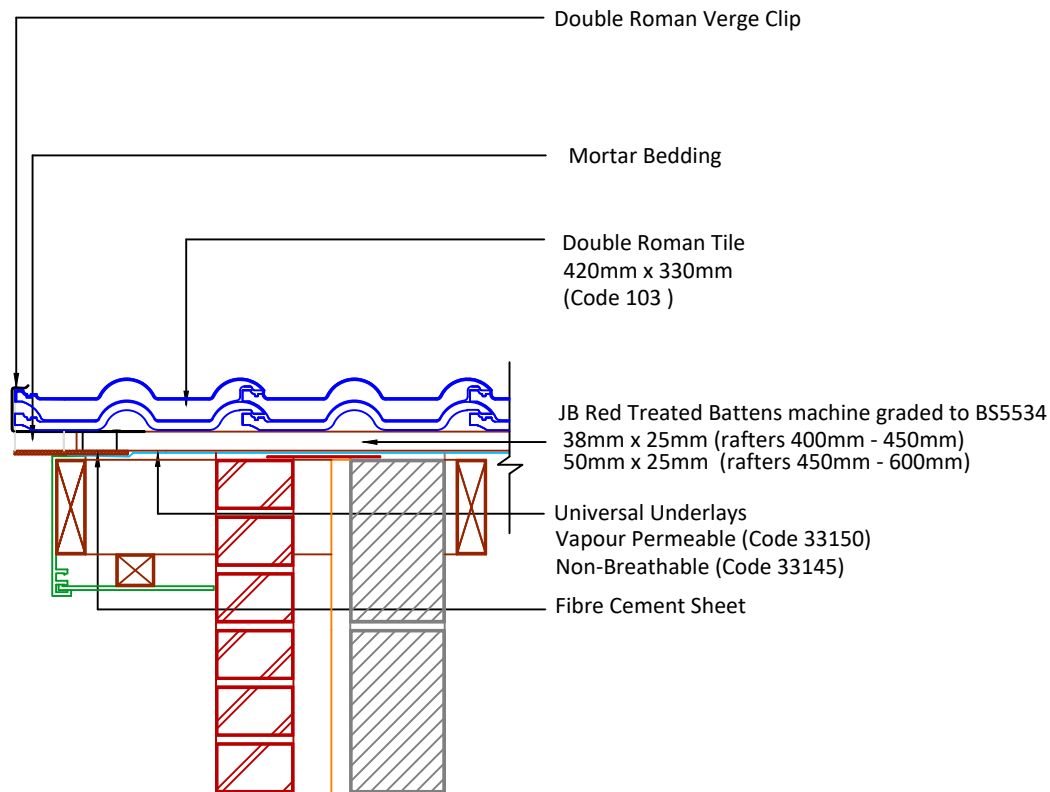

Tilefix Specrite

Estimator BIM

Visit marley.co.uk/technical-services for a full suite of online tools to help with your roof design, specification and fixing.

Feel free to talk to our experts at any time on 01283 722588.

Associated products & fixings

Double Roman Aluminium Nail Pack
Code 30351 (500g)

Double Roman SoloFix Tile Clips
Code 30443 (100 Pack)
Code 30433 (500 Pack)

Double Roman RH Verge
Clip & Nail Pack
Code 30289 (50 Pack)

Double Roman LH Verge
Clip & Nail Pack
Code 30290 (50 Pack)

DRAWING NUMBER
45510300

DRAWING REVISION
A

DRAWING TITLE

Mortar Bedded Verge with Nailed Fibre Cement Undercloak - LH

SCALE

1:10

Double
Roman