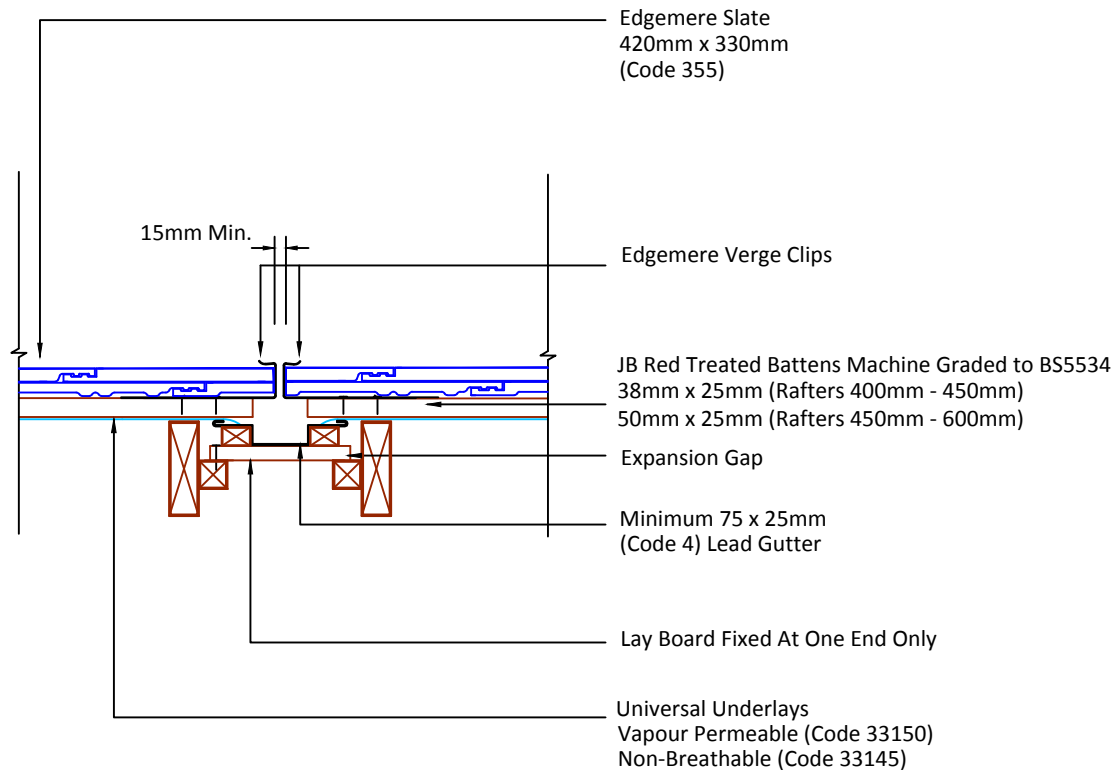

▲ Tilefix ▲ Specrite

▲ Estimator ▲ BIM

Visit marley.co.uk/technical-services for a full suite of online tools to help with your roof design, specification and fixing.

Feel free to talk to our experts at any time on 01283 722588.

Associated products & fixings

Edgemere Aluminium Nail Pack
Code 30398 (500g)

Edgemere SoloFix Tile Clips
Code 30441 (100 Pack)
Code 30431 (500 Pack)

Edgemere RH Verge Clip &
Nail Pack
Code 30263 (50 Pack)

Edgemere LH Verge Clip &
Nail Pack
Code 30263 (50 Pack)

DRAWING NUMBER
82035500

DRAWING REVISION
A

DRAWING TITLE

Lead Expansion Joint

SCALE

1:10

Edgemere