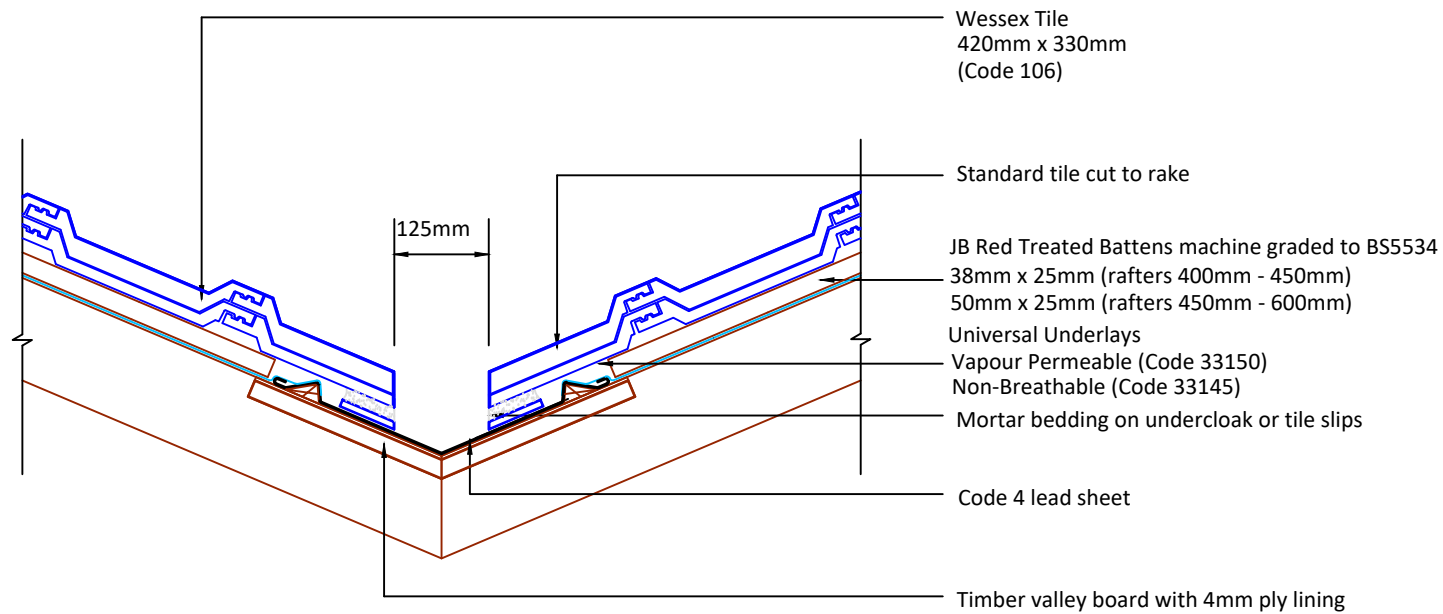

▲ Tilefix    ▲ Specrite  
▲ Estimator    ▲ BIM

Visit [marley.co.uk/technical-services](http://marley.co.uk/technical-services)  
for a full suite of online tools to help with your  
roof design, specification and fixing.

Feel free to talk to our experts at any time on  
01283 722588.

Associated products & fixings  
Wessex SoloFix Tile Clips  
Code 30442 (100 Pack)  
Code 30432 (500 Pack)

DRAWING NUMBER  
61510600

DRAWING REVISION  
A

DRAWING TITLE

Lead Valley

SCALE

1:10

Wessex