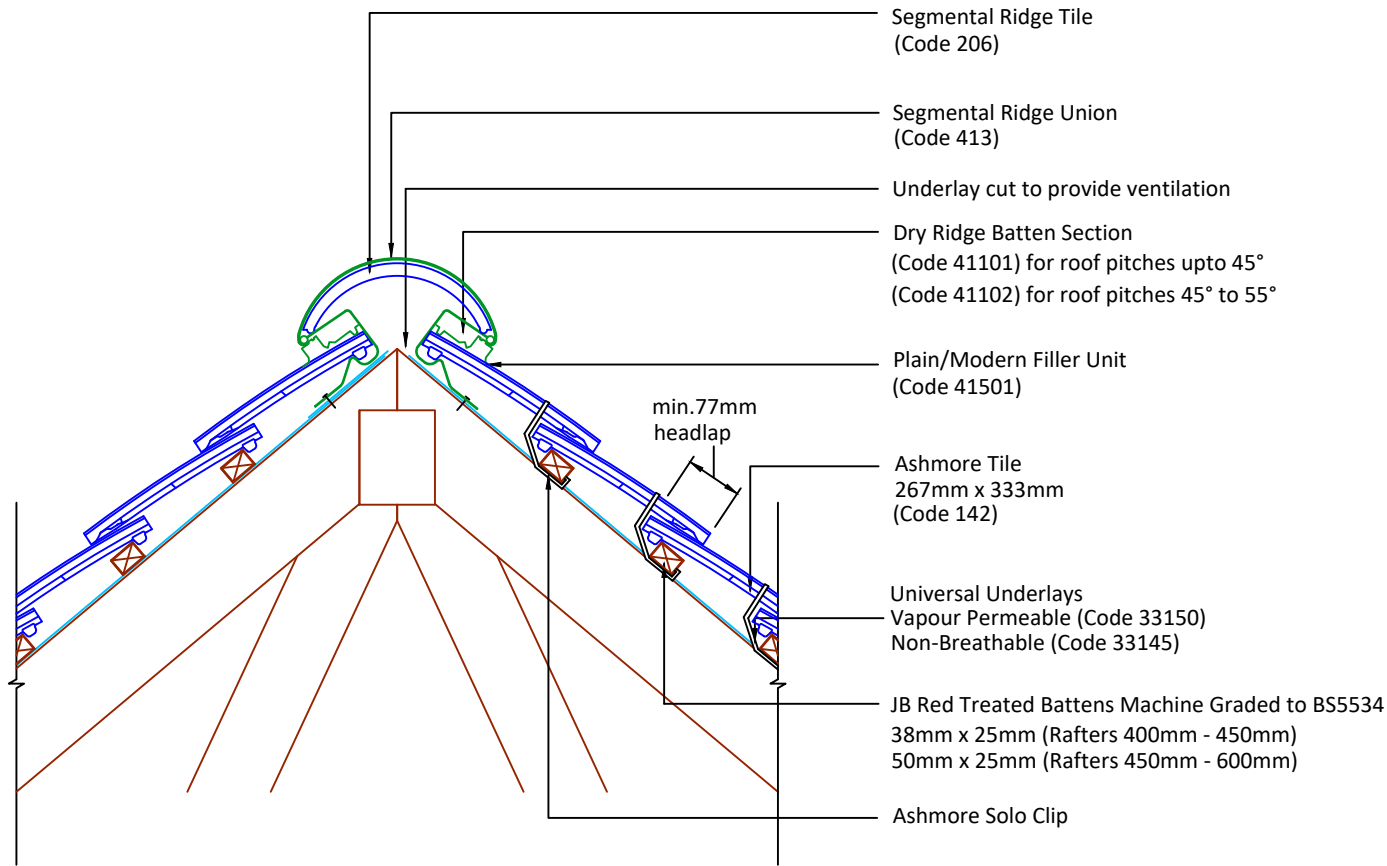

Feel free to talk to our experts at any time on 01283 722588.

Associated products & fixings

Ashmore Aluminium Nail Pack  
Code 30398 (500g)

Ashmore Solo Clip  
Code 30141 (250 Pack)

Batten Section Fixing Kit  
Code 41000

DRAWING NUMBER  
70014240

DRAWING REVISION  
B

DRAWING TITLE

Dry Ventilated Ridge - Segmental

SCALE

1:10

Ashmore