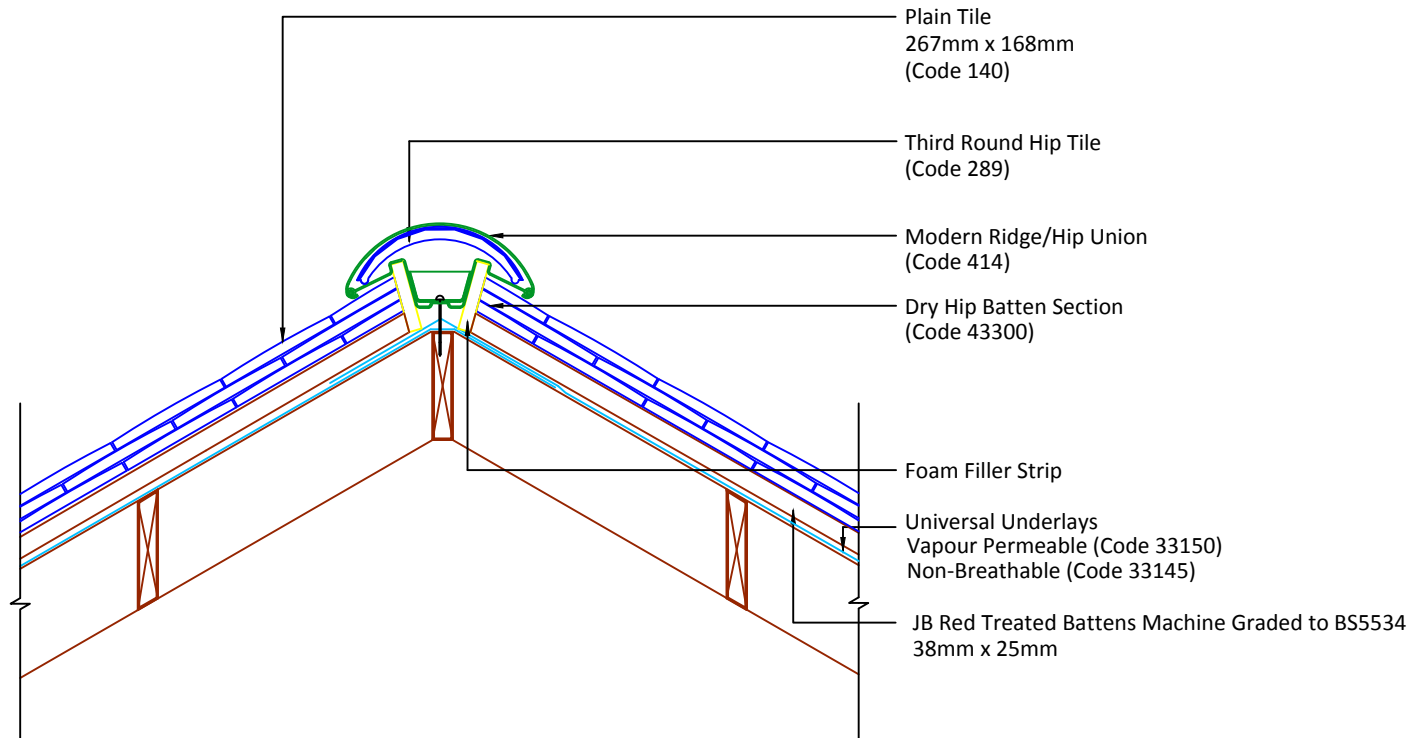

▲ Tilefix

▲ Specrite

▲ Estimator

▲ BIM

Visit marley.co.uk/technical-services for a full suite of online tools to help with your roof design, specification and fixing.

Feel free to talk to our experts at any time on 01283 722588.

Associated products & fixings

Plain Aluminium Nail Pack
Code 30348 (500g)

Dry Hip Fixing Kit (Code 54360)

Tile Tail Clip Pack (Code 43602)

Third Round Hip Apex Cap
(Code 437)

DRAWING NUMBER

50714000

DRAWING REVISION

A

DRAWING TITLE

Dry Hip System - Third Round

SCALE

1:10

Plain