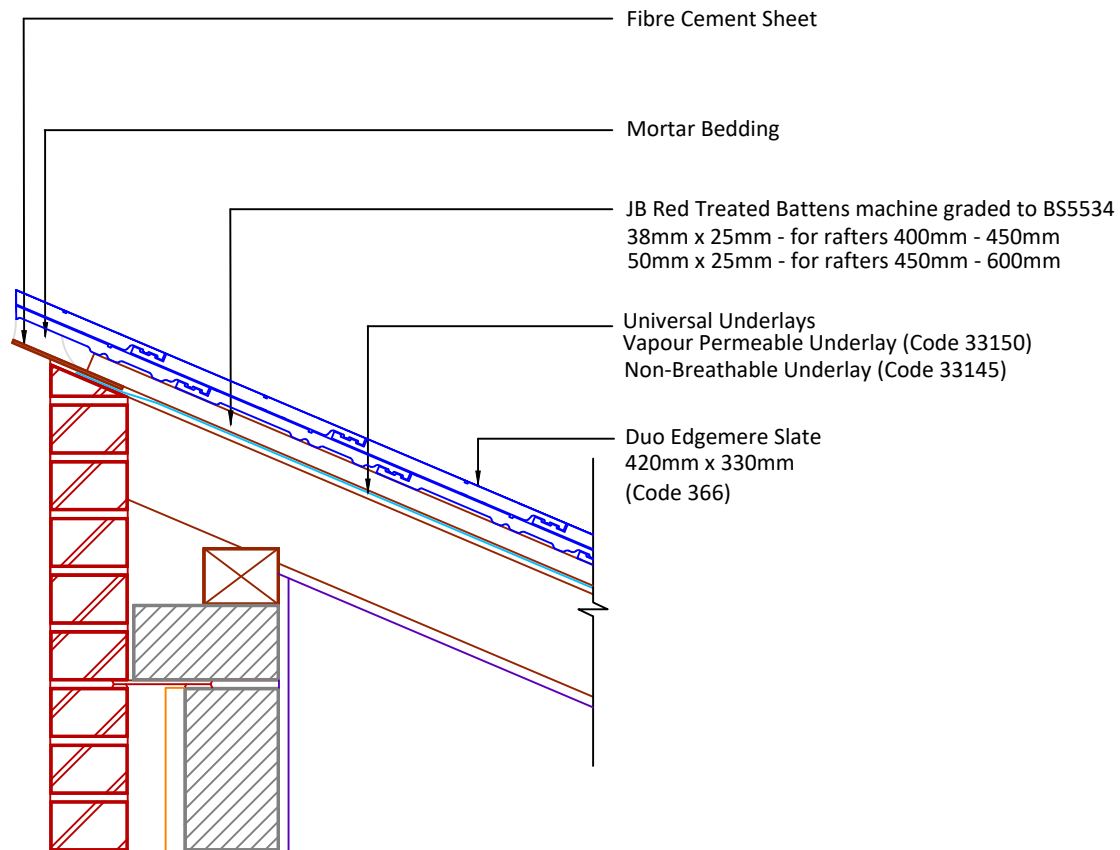

▲ Tilefix ▲ Specrite
▲ Estimator ▲ BIM

Visit marley.co.uk/technical-services
for a full suite of online tools to help with your
roof design, specification and fixing.

Feel free to talk to our experts at any time on
01283 722588.

Associated products & fixings

Duo Edgemere Aluminium Nail
Pack
Code 30398 (500g Pack)

Duo Edgemere SoloFix Tile Clips
Code 30441 (100 Pack)
Code 30431 (500 Pack)

Duo Edgemere RH Verge Clip &
Nail Pack
Code 30263 (50 Pack)

Duo Edgemere LH Verge Clip &
Nail Pack
Code 30263 (50 Pack)

DRAWING NUMBER
44336600

DRAWING REVISION
A

DRAWING TITLE

Mortar Bedded Raking Verge with Bedded Fibre Cement Undercloak LH

SCALE

1:10

Duo-Edgemere