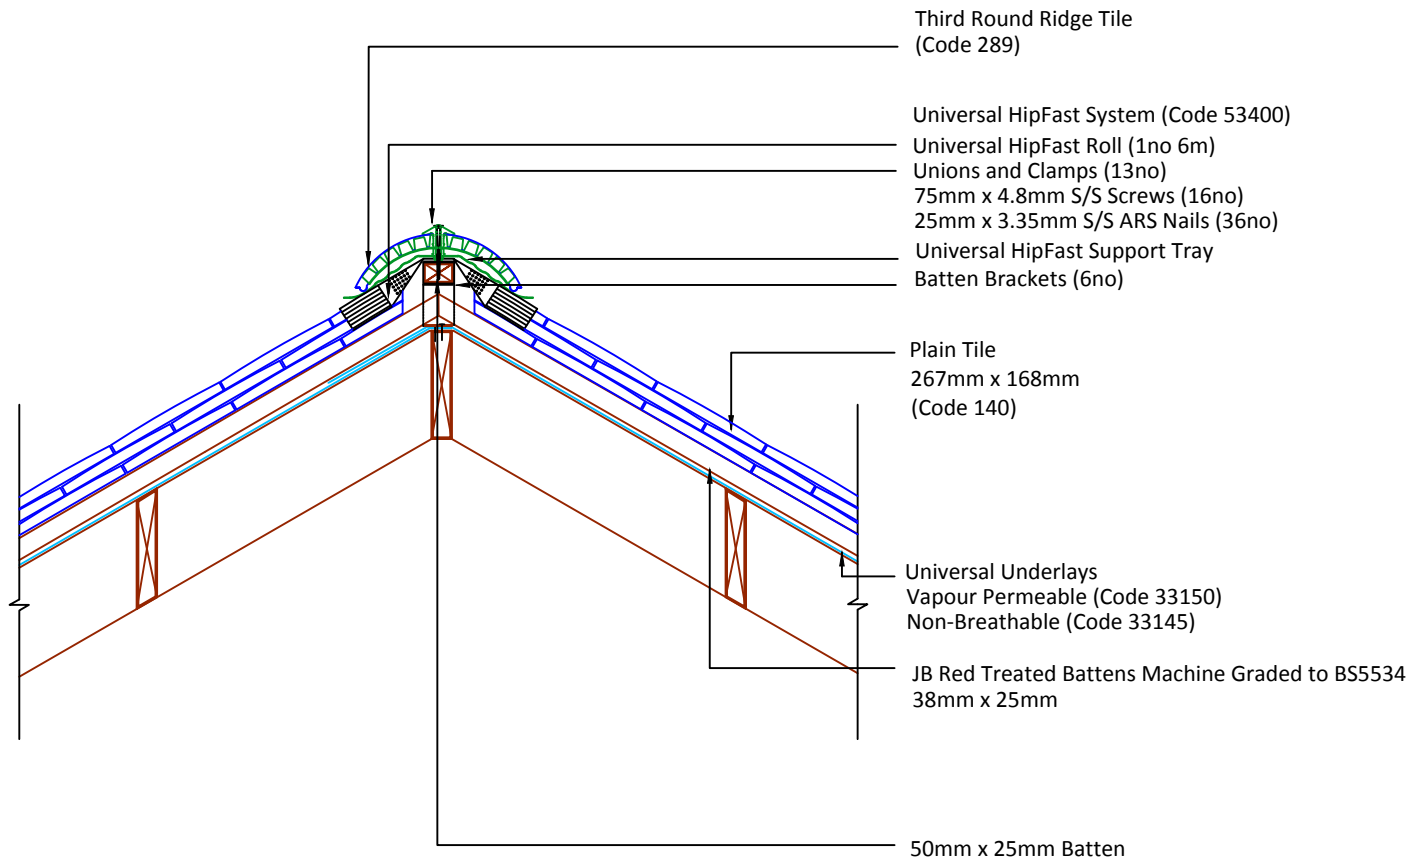

▲ Tilefix ▲ Specrite

▲ Estimator ▲ BIM

Visit marley.co.uk/technical-services for a full suite of online tools to help with your roof design, specification and fixing.

Feel free to talk to our experts at any time on 01283 722588.

Associated products & fixings

Plain Aluminium Nail Pack
Code 30348 (500g)

DRAWING NUMBER

51114000

DRAWING REVISION

A

DRAWING TITLE

HipFast Dry Hip - Third Round

SCALE

1:10

Plain