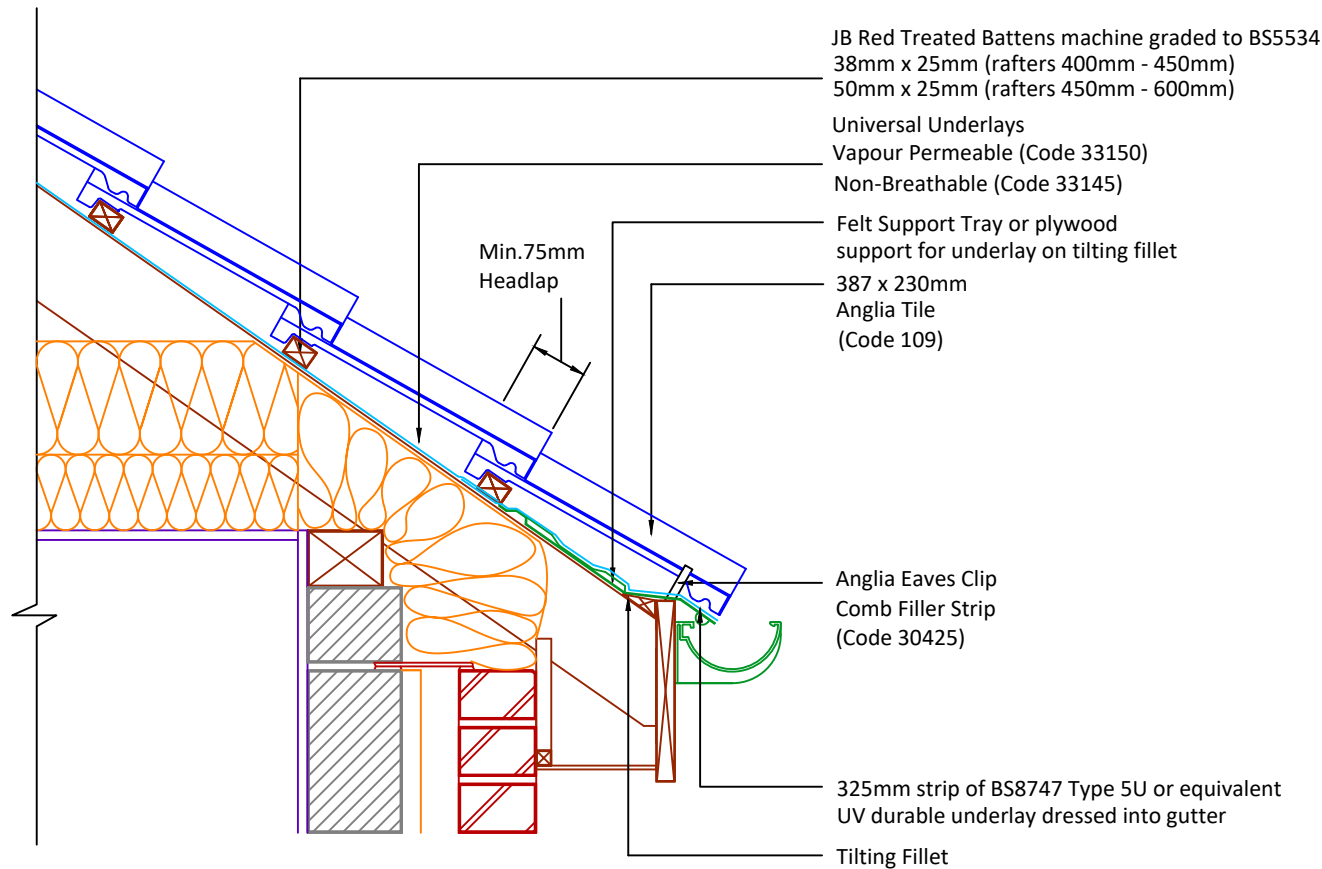

Anglia Eave Clip & Nail Packs  
Code 30274 (100 No)

Continuous Rafter Roll (2x6 metre)  
(Available for purchase separately)  
Code 46323

DRAWING NUMBER

36518635

DRAWING REVISION

A

DRAWING TITLE

Unventilated Eaves - Cold Roof

SCALE

1:10

Anglia