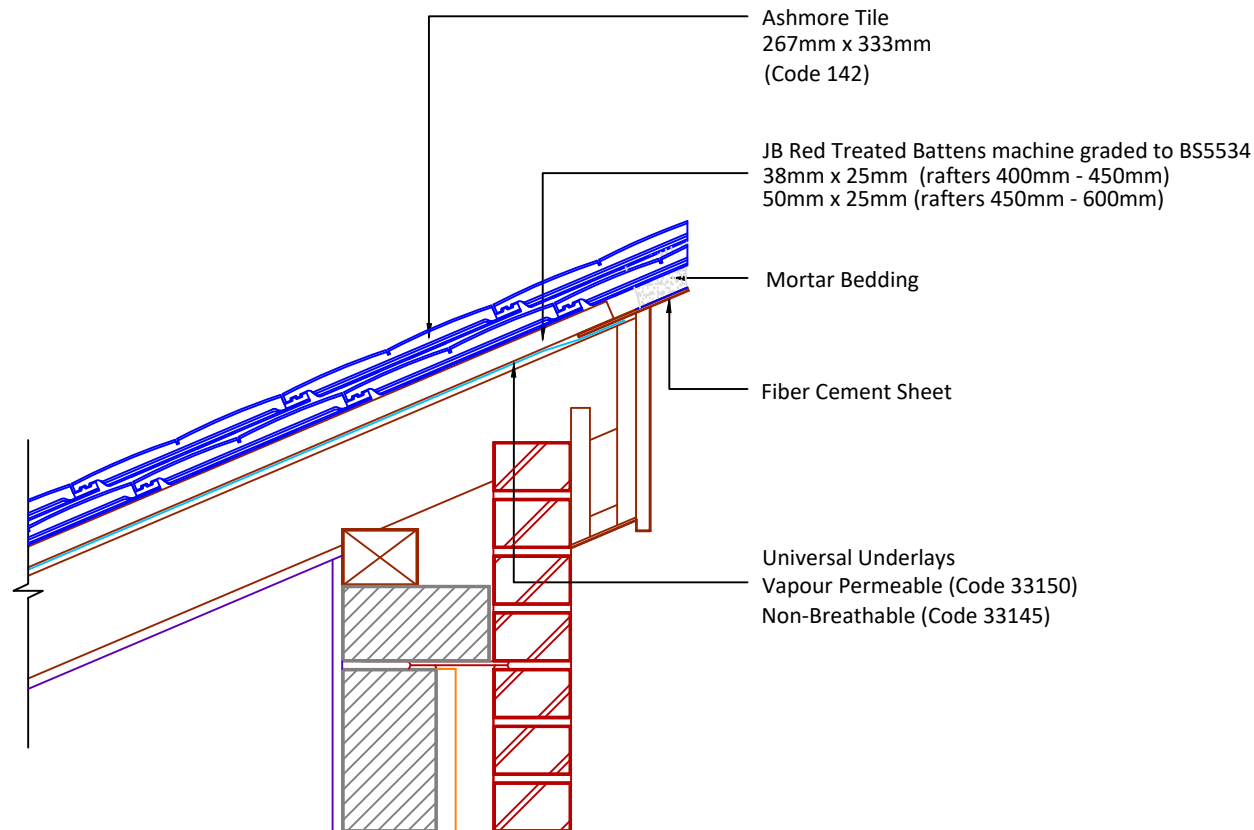

▲ Tilefix ▲ Specrite

▲ Estimator ▲ BIM

Visit marley.co.uk/technical-services for a full suite of online tools to help with your roof design, specification and fixing.

Feel free to talk to our experts at any time on 01283 722588.

Associated products & fixings

Ashmore Aluminium Nail Pack
Code 30398 (500g)

Ashmore Stainless Steel Tile Clip
Code 30130 (100 Pack)

Ashmore RH Verge Clip & Nail Pack
Code 30263 (50 Pack)

Ashmore LH Verge Clip & Nail Pack
Code 30263 (50 Pack)

DRAWING NUMBER
45414200

DRAWING REVISION
A

DRAWING TITLE

Mortar Bedded Raking Verge with Nailed Fibre Cement Undercloak RH

SCALE

1:10

Ashmore