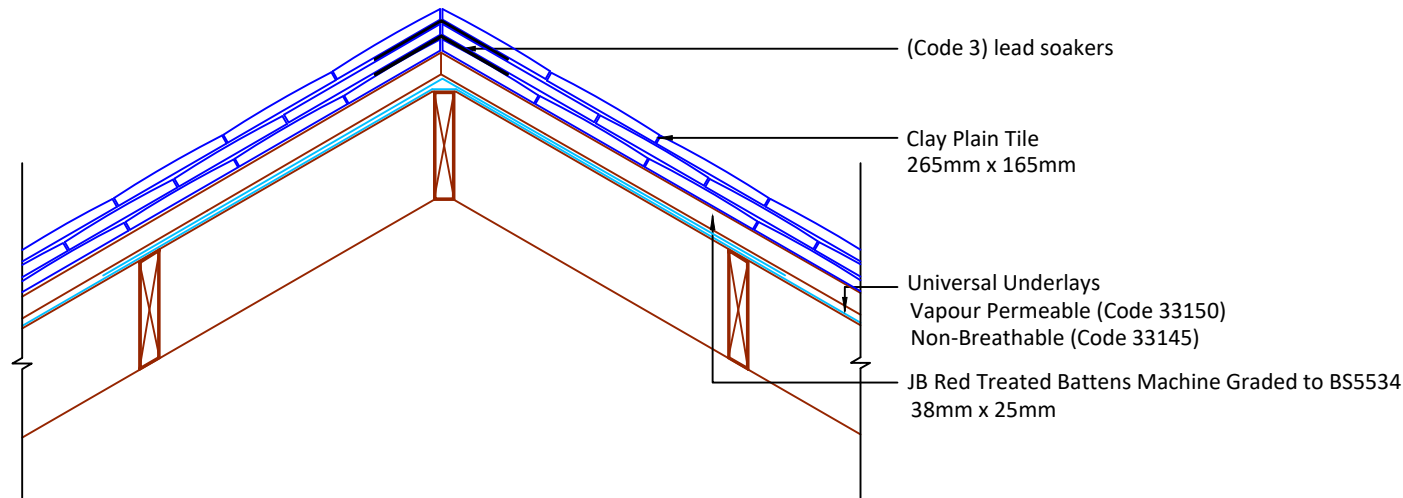

- ▲ Tilefix
- ▲ Specrite
- ▲ Estimator
- ▲ BIM

Visit marley.co.uk/technical-services for a full suite of online tools to help with your roof design, specification and fixing.

Feel free to talk to our experts at any time on 01283 722588.

Associated products & fixings

DRAWING NUMBER

525CPT00

DRAWING REVISION

A

DRAWING TITLE

Mitred Hip

SCALE