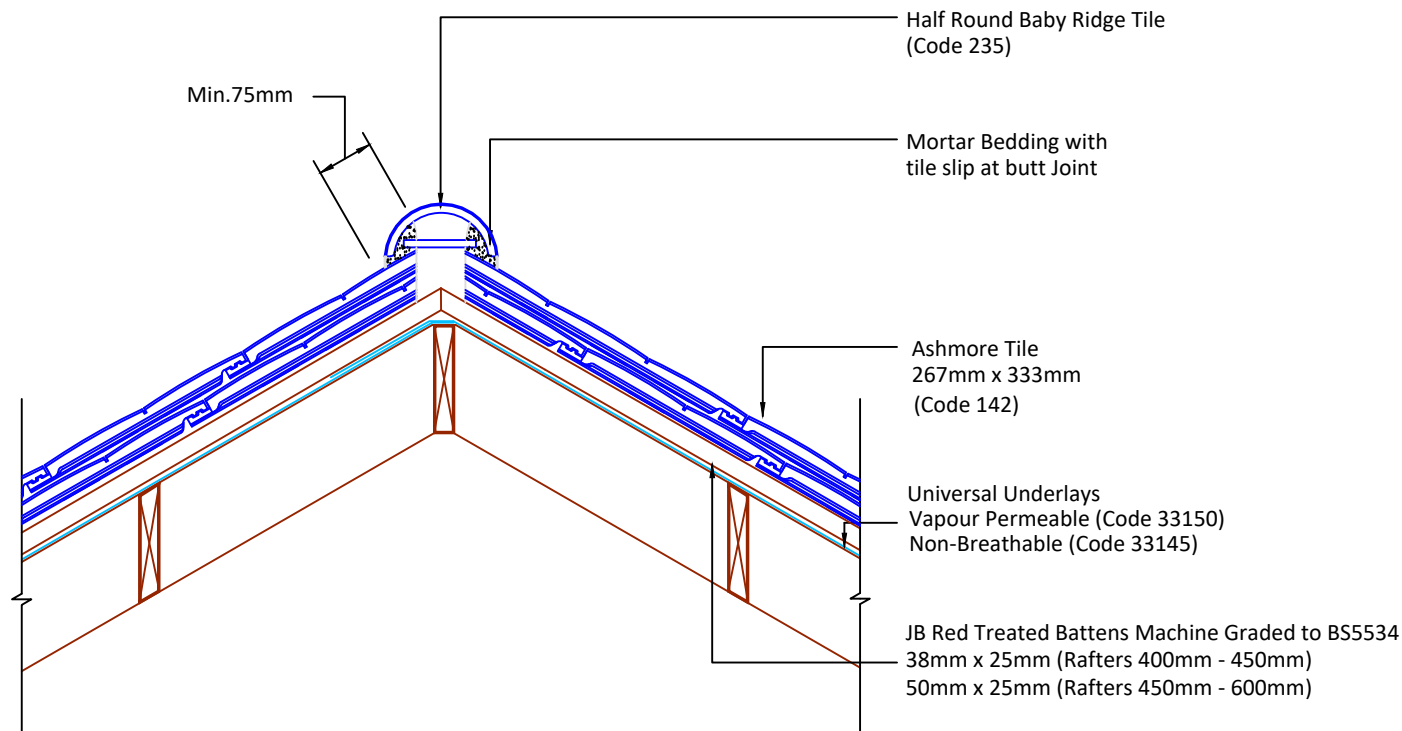

▲ Tilefix ▲ Specrite
▲ Estimator ▲ BIM

Visit marley.co.uk/technical-services for a full suite of online tools to help with your roof design, specification and fixing.

Feel free to talk to our experts at any time on 01283 722588.

Associated products & fixings

Ashmore Aluminium Nail Pack
Code 30398 (500g)

Ashmore Stainless Steel Tile Clip
Code 30130 (100 Pack)

DRAWING NUMBER
57514200

DRAWING REVISION
A

DRAWING TITLE

Small Scale Mortar Bedded Hip - Half Round

SCALE

1:10

Ashmore