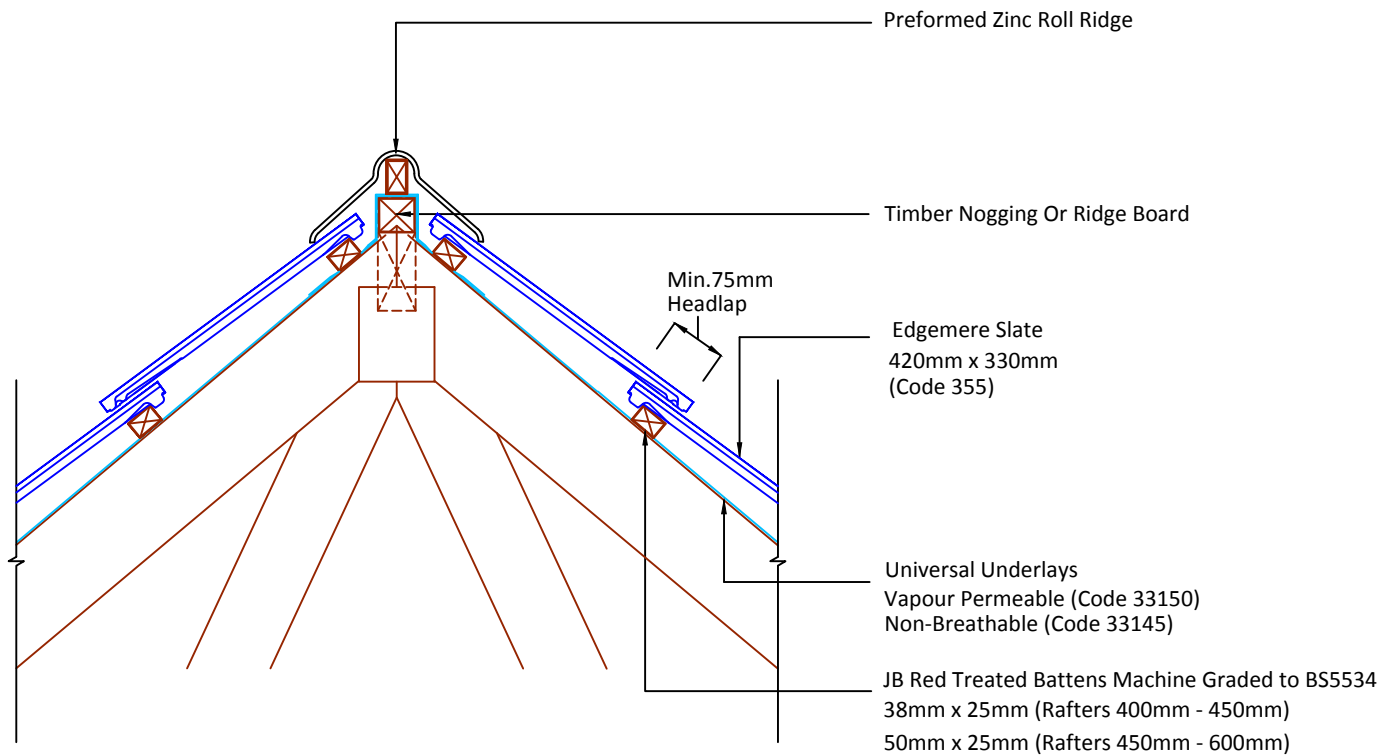

Feel free to talk to our experts at any time on 01283 722588.

Associated products & fixings

Edgemere Aluminium Nail Pack  
Code 30398 (500g)

Edgemere SoloFix Tile Clips  
Code 30441 (100 Pack)  
Code 30431 (500 Pack)

DRAWING NUMBER  
73135540

DRAWING REVISION  
A

DRAWING TITLE

Preformed Zinc Roll Ridge

SCALE

1:10

Edgemere