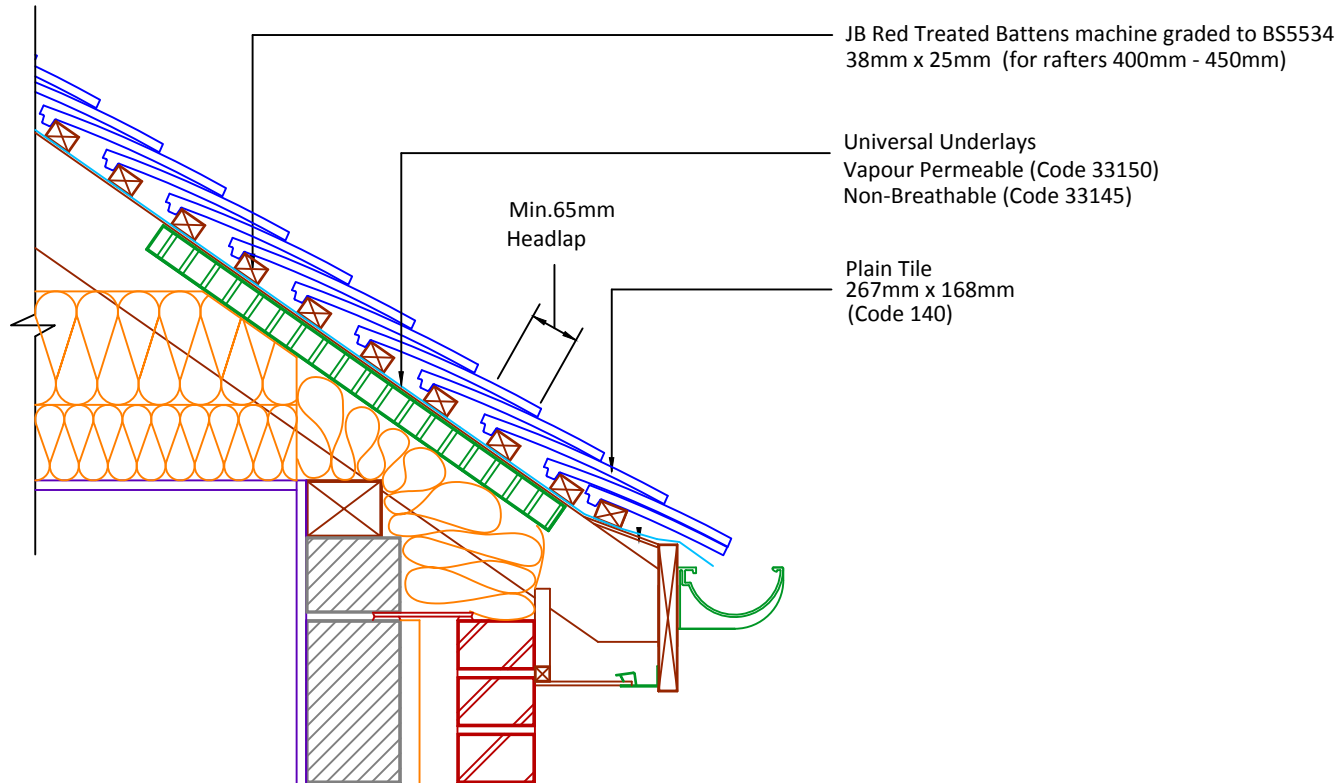

▲ Tilefix ▲ Specrite

▲ Estimator ▲ BIM

Visit marley.co.uk/technical-services for a full suite of online tools to help with your roof design, specification and fixing.

Feel free to talk to our experts at any time on 01283 722588.

Associated products & fixings

Plain Aluminium Nail Pack
Code 30348 (500g)

Continuous Rafter Roll (2 x 6 m)
purchase separately
(Code 46323)

DRAWING NUMBER
35814035

DRAWING REVISION
A

DRAWING TITLE

Soffit Ventilated Eaves 10mm - Cold Roof

SCALE

1:10

Plain