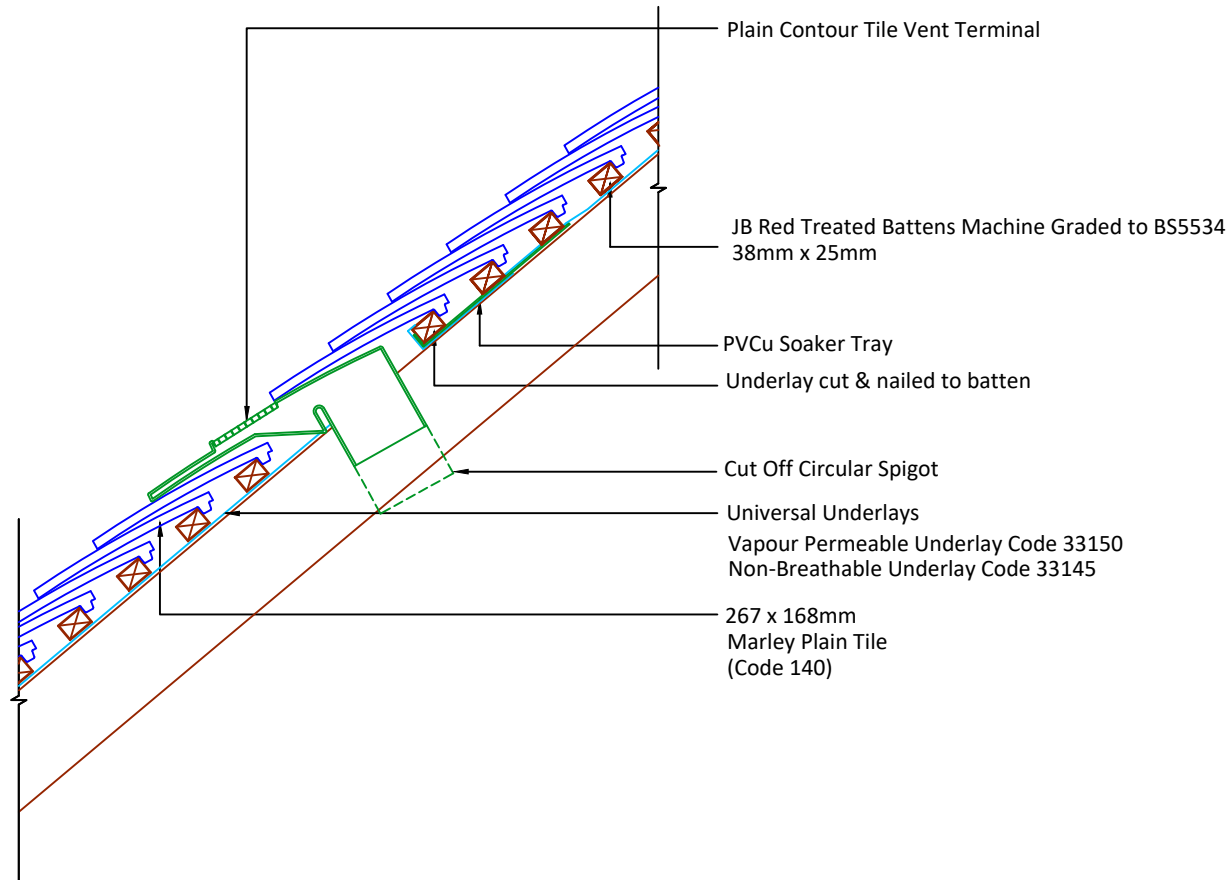

▲ Tilefix ▲ Specrite

▲ Estimator ▲ BIM

Visit marley.co.uk/technical-services for a full suite of online tools to help with your roof design, specification and fixing.

Feel free to talk to our experts at any time on 01283 722588.

Associated products & fixings

Plain Aluminium Nail Pack
Code 30348 (500g)

DRAWING NUMBER
84214040

DRAWING REVISION
A

DRAWING TITLE

Roof Slope Ventilator Contour Vent - Cold Roof

SCALE

1:10

Plain