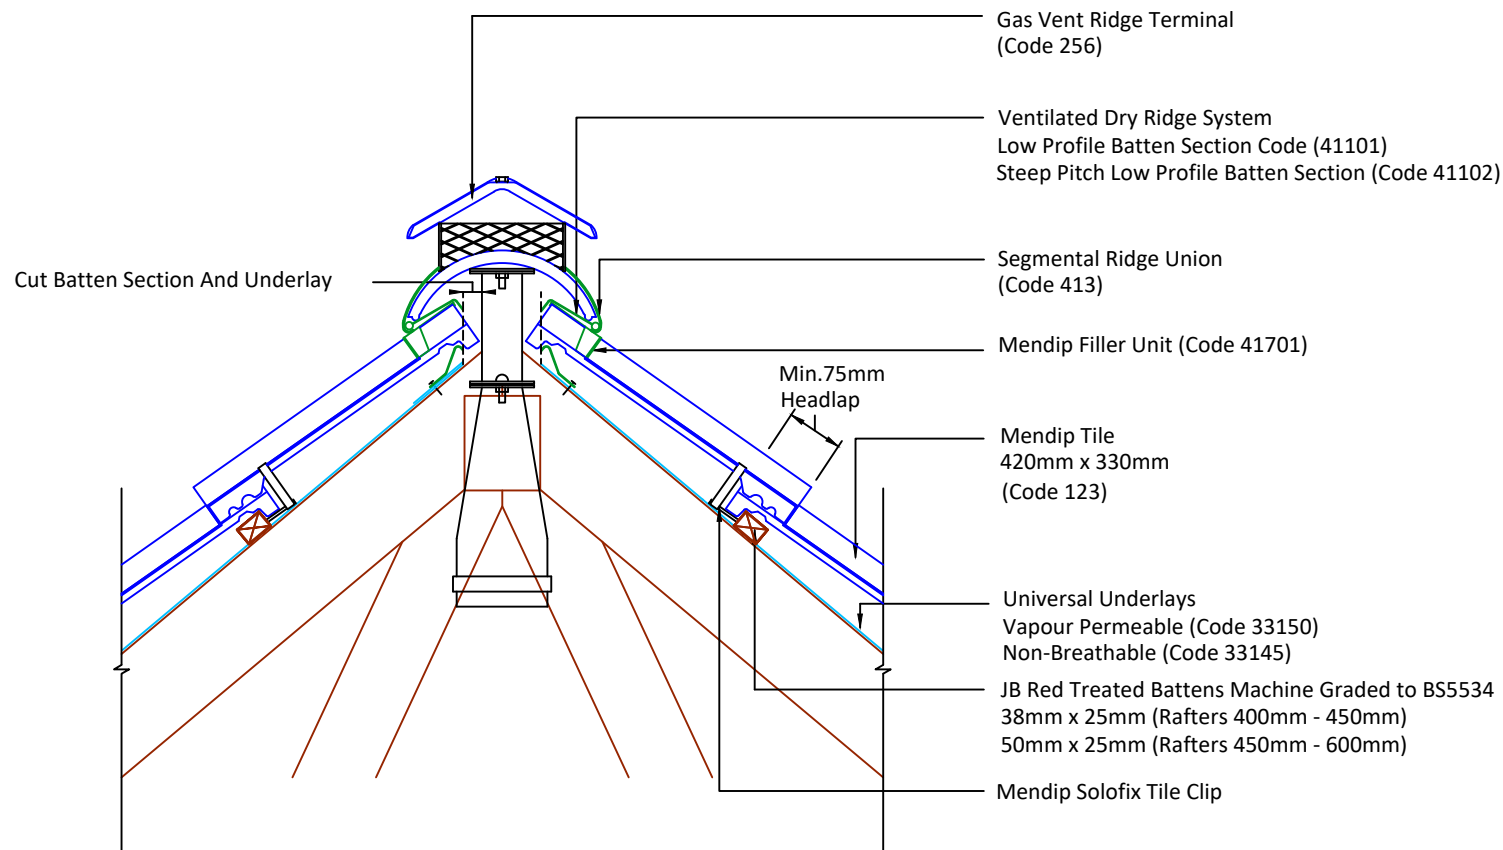

Associated products & fixings

Mendip Aluminium Nail Pack  
Code 30352 (500g)

Mendip SoloFix Tile Clips  
Code 30442 (100 Pack)  
Code 30432 (500 Pack)

\*Cover Batten Section slots with Blanking Tape (Code 33001) for a distance of at least 600mm either side of the vent.

DRAWING NUMBER  
85712340

DRAWING REVISION  
A

DRAWING TITLE

Ridge Terminals Gas Ventilation - Dry Fix

SCALE

1:10

Mendip