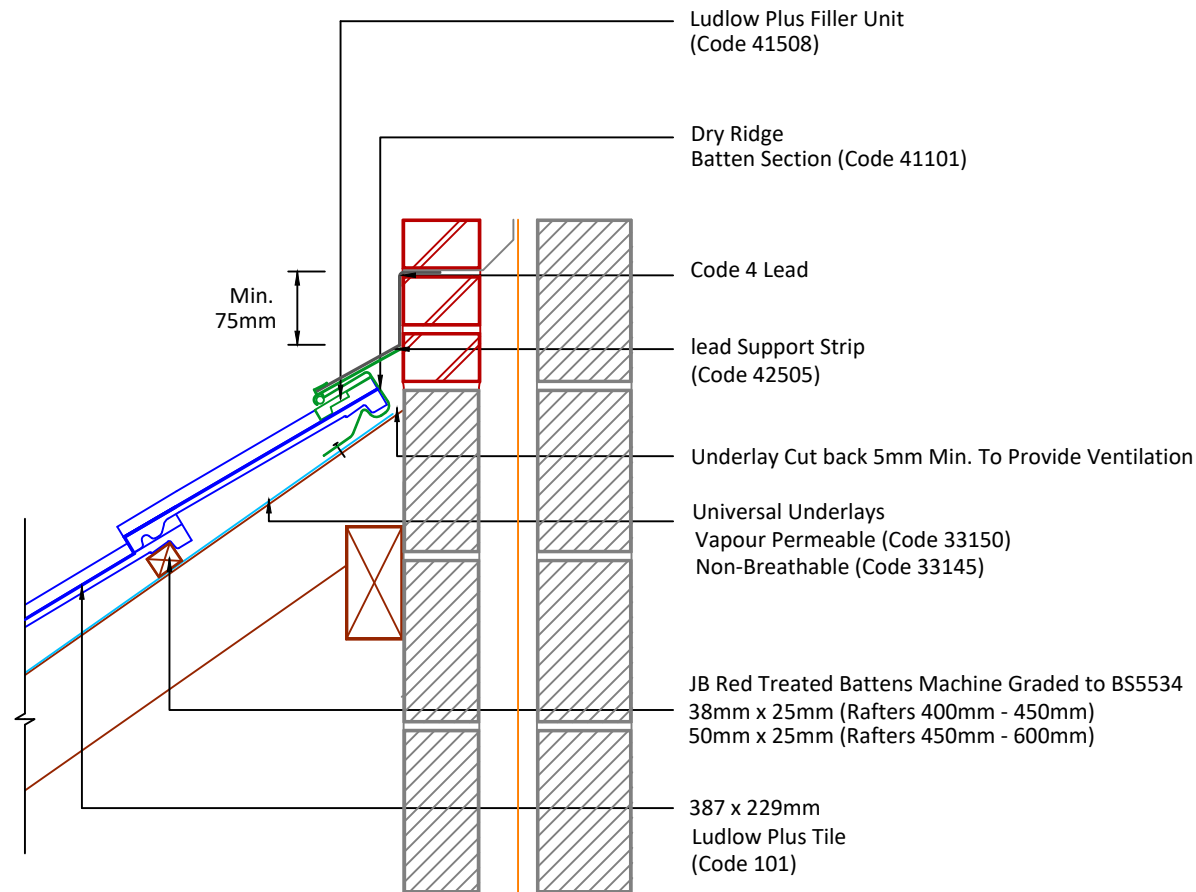

Tilefix Specrite

Estimator BIM

Visit marley.co.uk/technical-services for a full suite of online tools to help with your roof design, specification and fixing.

Feel free to talk to our experts at any time on 01283 722588.

Associated products & fixings

Ludlow Plus Aluminium Nail Pack
Code 30350 (500g)

Ludlow Plus SoloFix Tile Clips
Code 30440 (100 Pack)
Code 30430 (500 Pack)

Ludlow Plus Filler Unit
Code 41508

Batten Section fixing Kit
Code 41000

DRAWING NUMBER
67510135

DRAWING REVISION
B

DRAWING TITLE

Top Edge Ventilated Abutment

SCALE

1:10

Ludlow
Plus