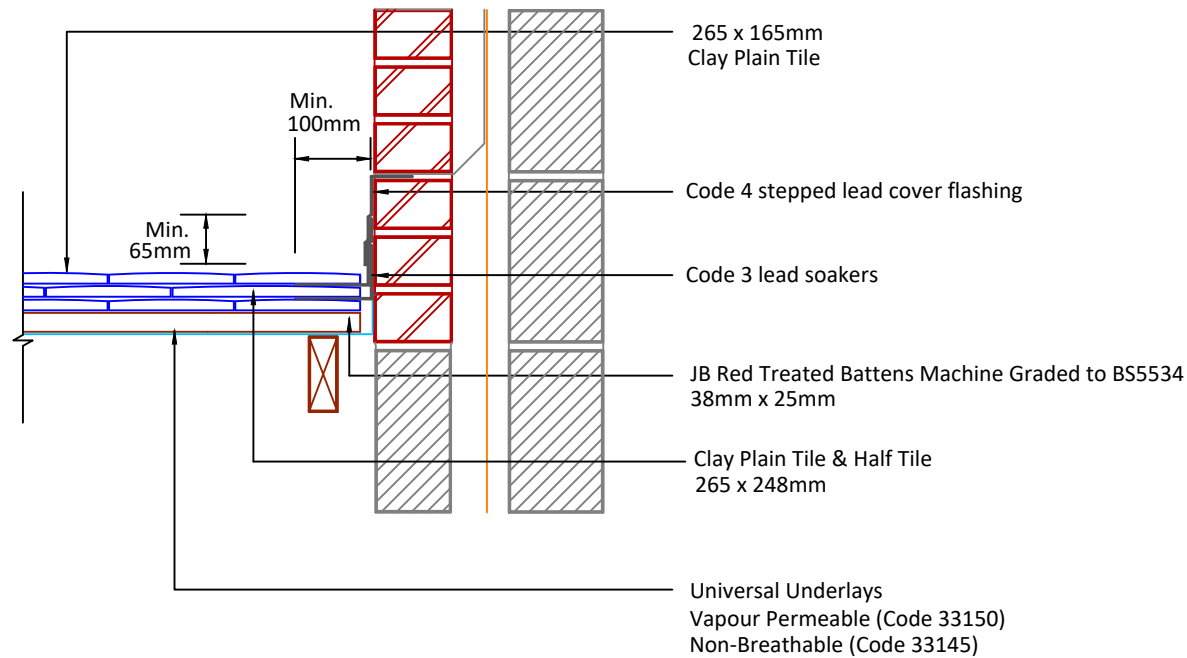

▲ Tilefix ▲ Specrite
▲ Estimator ▲ BIM

Visit marley.co.uk/technical-services for a full suite of online tools to help with your roof design, specification and fixing.

Feel free to talk to our experts at any time on 01283 722588.

Associated products & fixings

Plain Aluminium Nail Pack
Code 30348 (500g)

DRAWING NUMBER
662CPT00

DRAWING REVISION
A

DRAWING TITLE

Side Abutment - Step Flashing with Soakers

SCALE

1:10