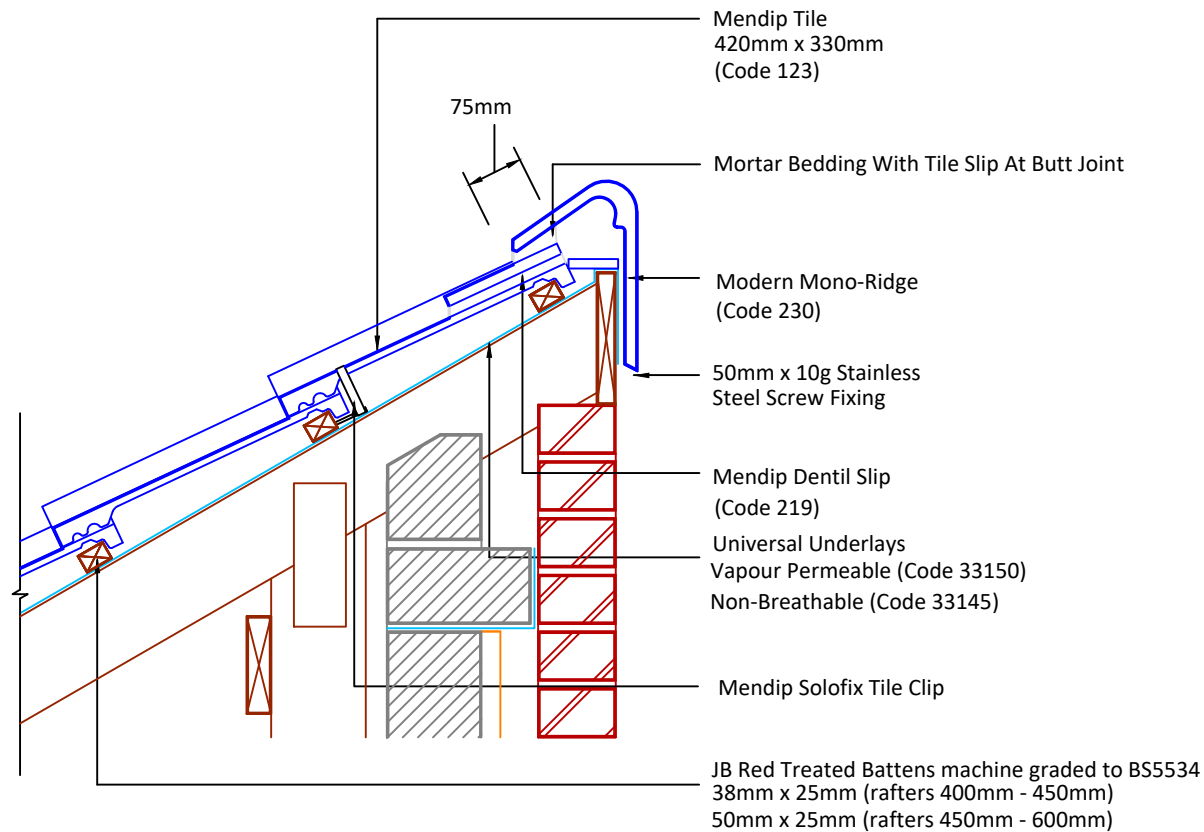

Tilefix Specrite

Estimator BIM

Visit marley.co.uk/technical-services for a full suite of online tools to help with your roof design, specification and fixing.

Feel free to talk to our experts at any time on 01283 722588.

Associated products & fixings

Mendip Aluminium Nail Pack
Code 30352 (500g)

Mendip SoloFix Tile Clips
Code 30442 (100 Pack)
Code 30432 (500 Pack)

DRAWING NUMBER
78112330

DRAWING REVISION
A

DRAWING TITLE

Mortar Bedded Mono-Ridge - Modern

SCALE

1:10

Mendip