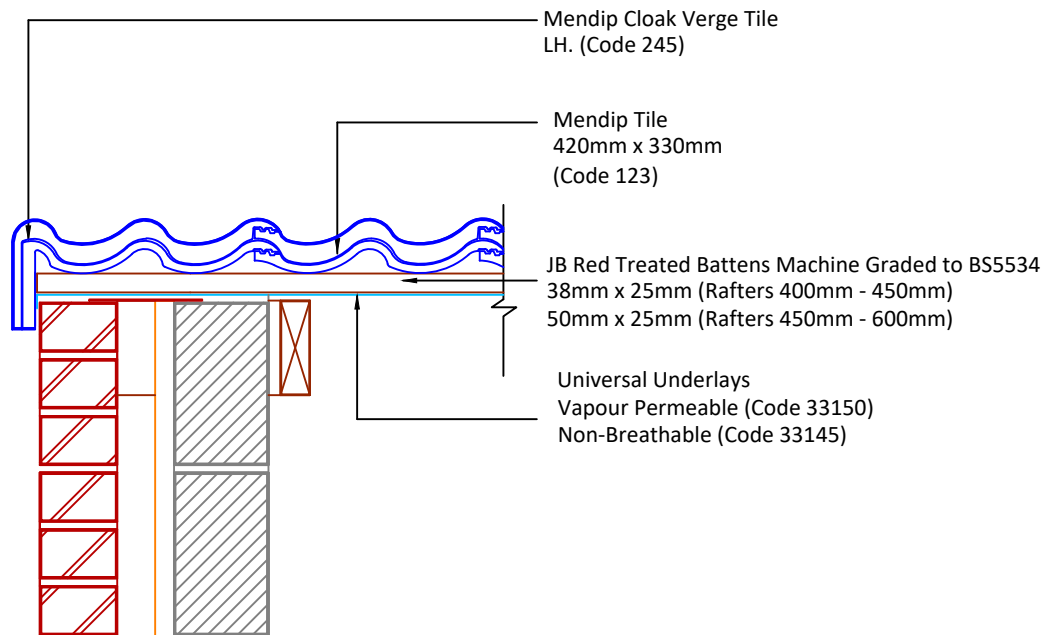

Associated products & fixings

Mendip Cloak Verge Half Tile  
Code 147

Mendip Cloak Verge Fixing Kit  
Code 54252

DRAWING NUMBER  
43512300

DRAWING REVISION  
B

DRAWING TITLE

Cloak Verge to Brickwork - LH

SCALE