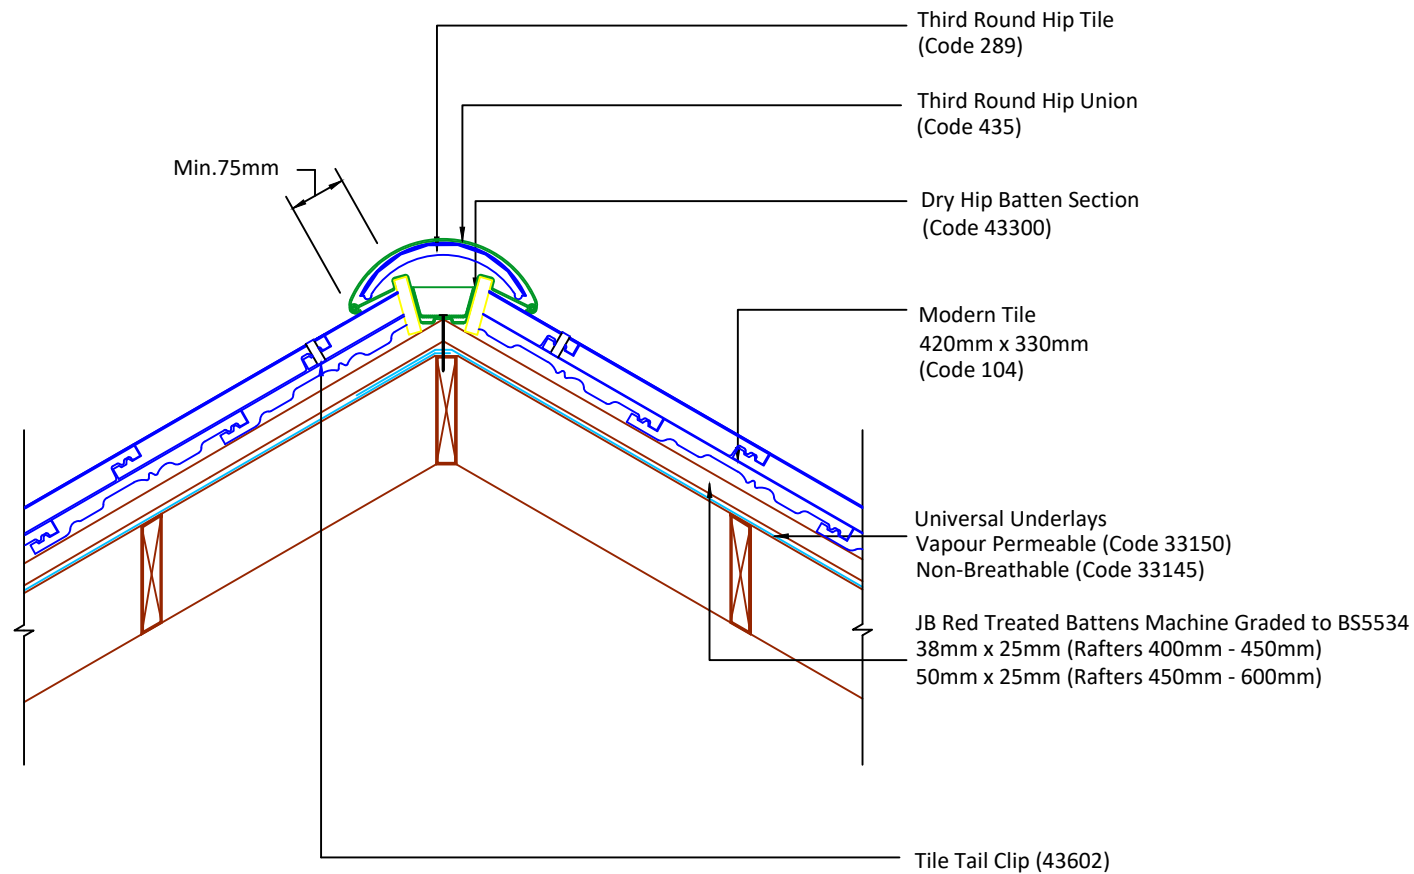

 Tilefix
  Specrite
 Estimator
  BIM

Visit marley.co.uk/technical-services for a full suite of online tools to help with your roof design, specification and fixing.

Feel free to talk to our experts at any time on 01283 722588.

Associated products & fixings
 Modern Aluminium Nail Pack
 Code 30350 (500g)

Modern SoloFix Tile Clips
 Code 30440 (100 Pack)
 Code 30430 (500 Pack)

Tile Head Clips
 Code 43604 (20 Pack)

Tile Tail Clips
 Code 43602 (20 Pack)

DRAWING NUMBER

50710400

DRAWING REVISION

B

DRAWING TITLE

Dry Hip System - Third Round

SCALE

10:1