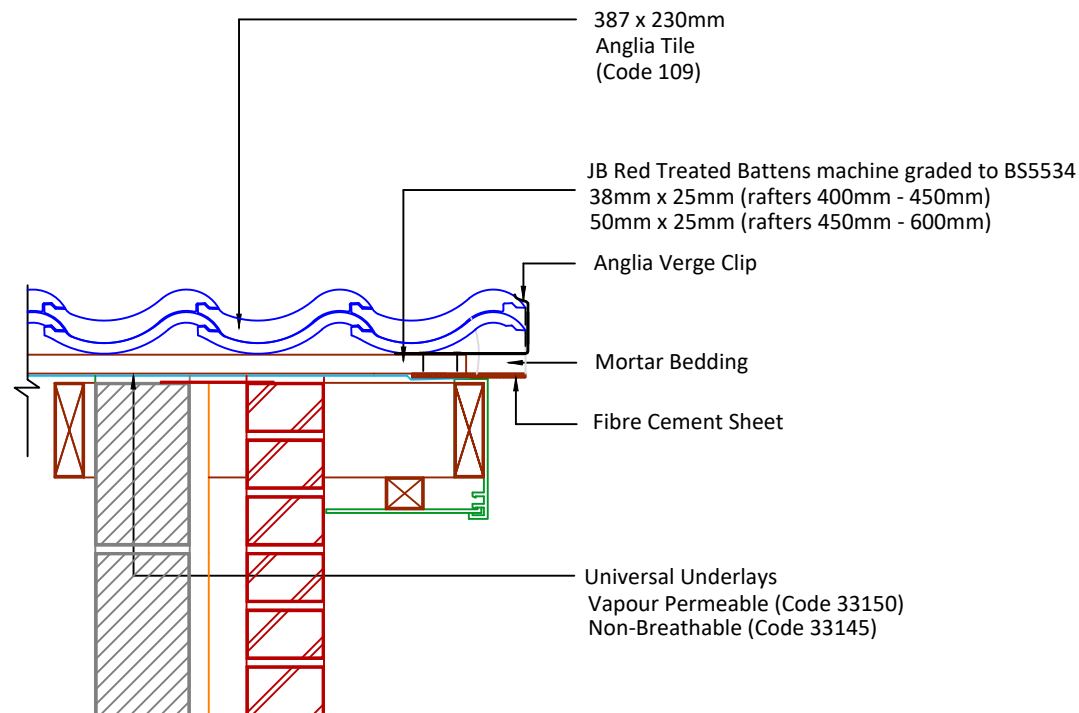

▲ Tilefix

▲ Specrite

▲ Estimator

▲ BIM

Visit marley.co.uk/technical-services for a full suite of online tools to help with your roof design, specification and fixing.

Feel free to talk to our experts at any time on 01283 722588.

Associated products & fixings

Anglia Aluminium Nail Pack
Code 30349 (500g)

Anglia SoloFix Tile Clips
Code 30444 (100 Pack)
Code 30434 (500 Pack)

Anglia RH Verge Clip & Nail Pack
Code 30284 (50 Pack)

Anglia LH Verge Clip & Nail Pack
Code 30286 (50 Pack)

DRAWING NUMBER
45618600

DRAWING REVISION
A

DRAWING TITLE

Mortar Bedded Verge with Nailed Fibre

SCALE

1:10

Anglia