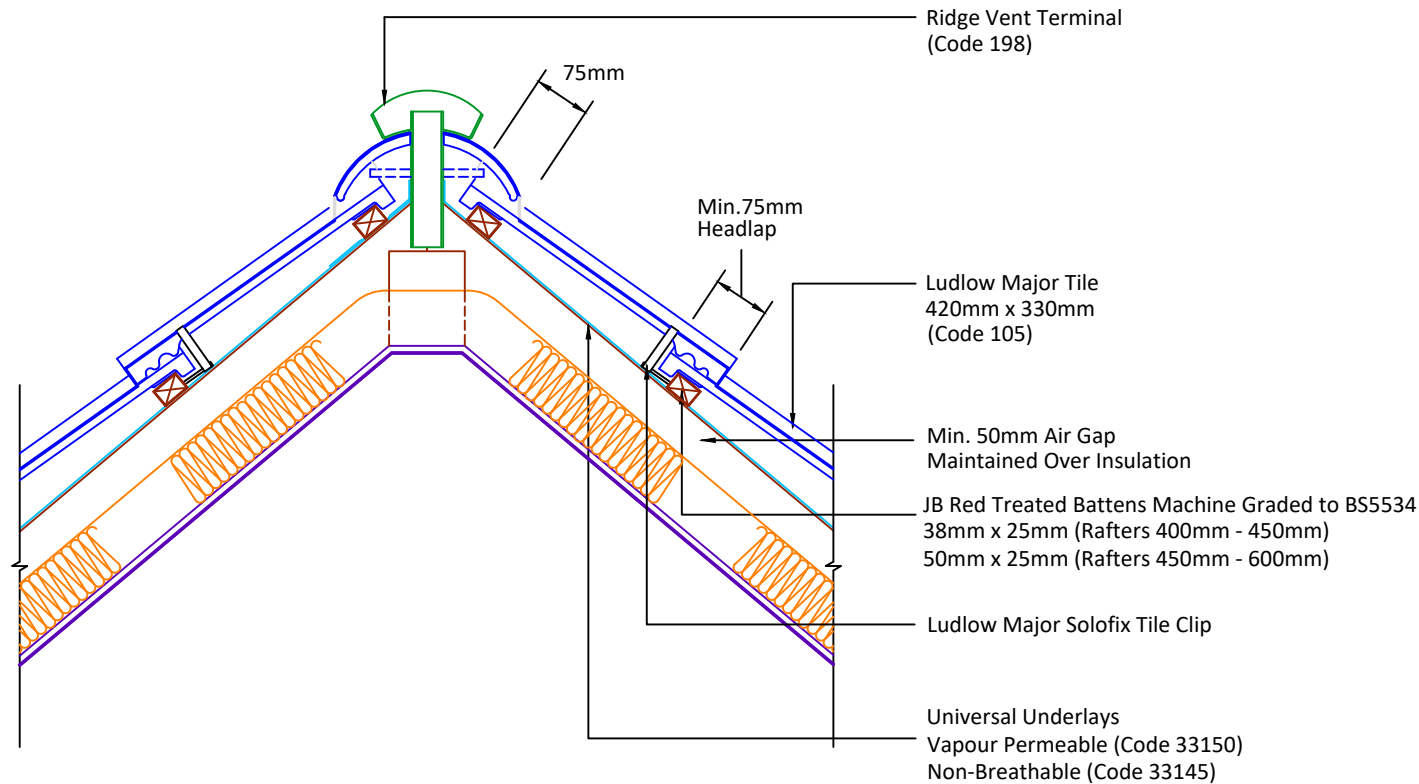

Tilefix Specrite
Estimator BIM

Visit marley.co.uk/technical-services for a full suite of online tools to help with your roof design, specification and fixing.

Feel free to talk to our experts at any time on 01283 722588.

Associated products & fixings

Ludlow Major Aluminium Nail Pack
Code 30371 (500g)

Ludlow Major SoloFix Tile Clips
Code 30440 (100 Pack)
Code 30430 (500 Pack)

DRAWING NUMBER
86110540

DRAWING REVISION
A

DRAWING TITLE

Warm Roof Ventilation - Mortar Bedded

SCALE

1:10

Ludlow
Major