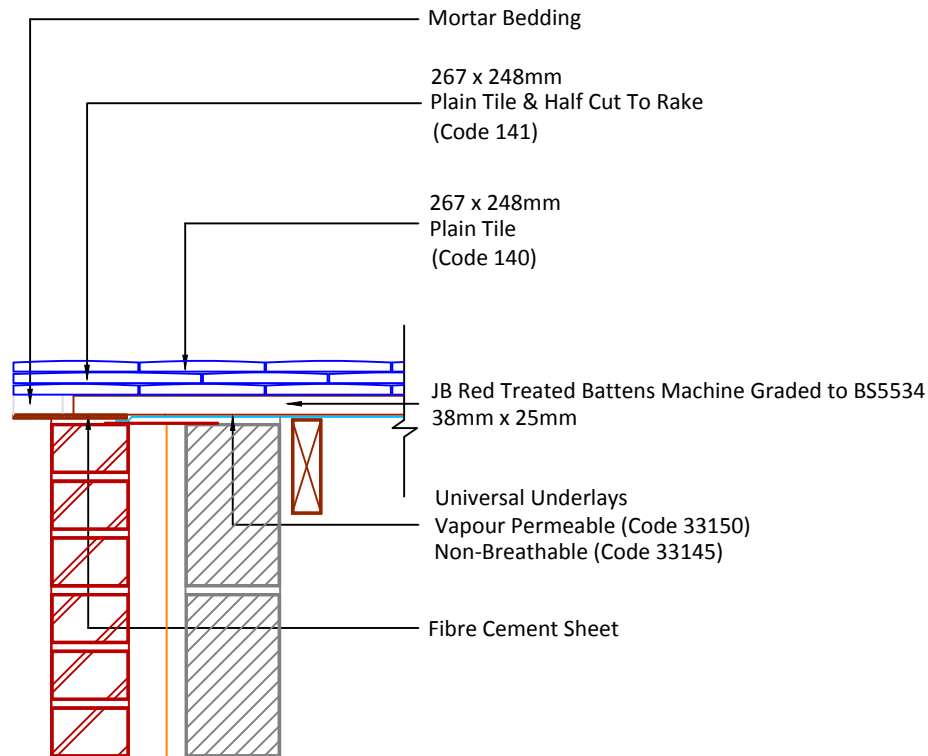

▲ Tilefix

▲ Specrite

▲ Estimator

▲ BIM

Visit marley.co.uk/technical-services for a full suite of online tools to help with your roof design, specification and fixing.

Feel free to talk to our experts at any time on 01283 722588.

Associated products & fixings

Plain Aluminium Nail Pack
Code 30348 (500g)

DRAWING NUMBER
44514000

DRAWING TITLE

Mortar Bedded Verge with Bedded Fibre Cement Undercloak - LH

SCALE

1:10

DRAWING REVISION
A

Plain