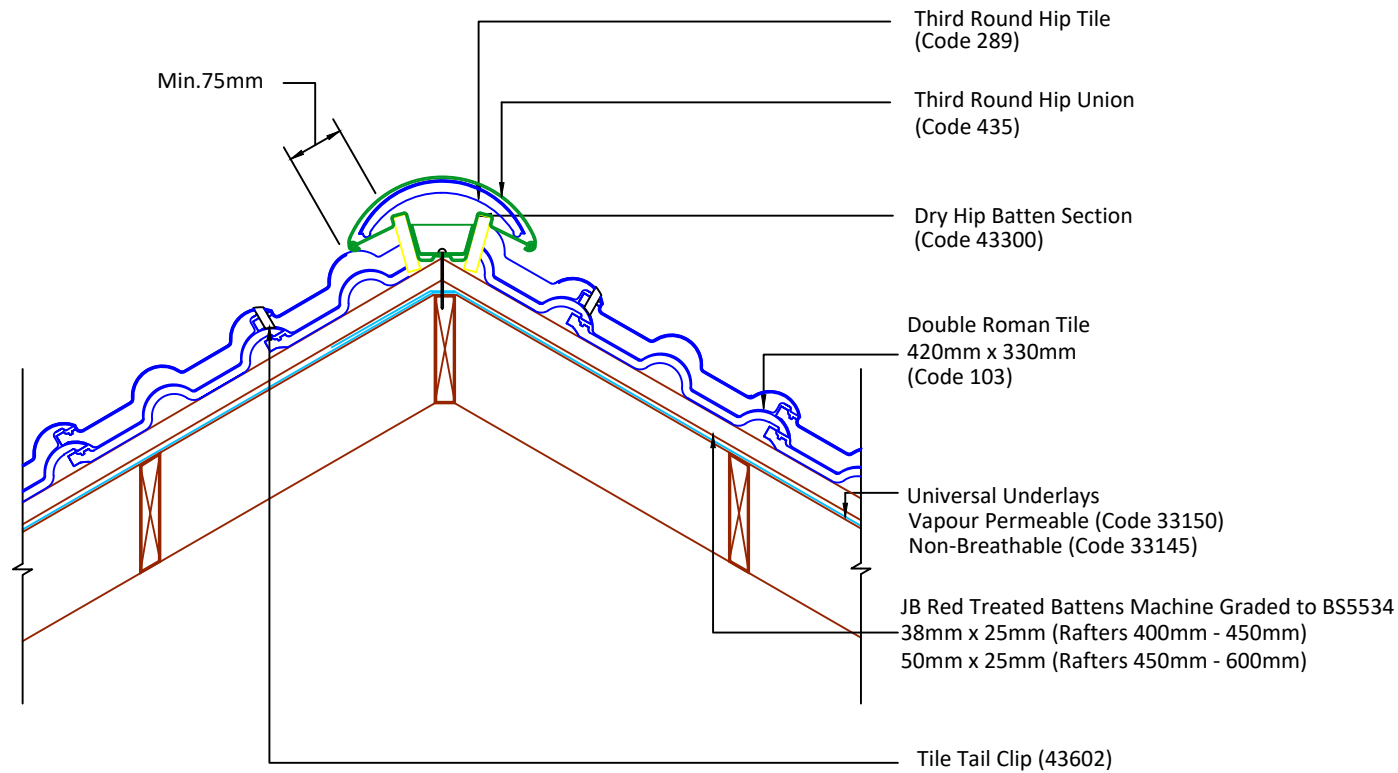

Tilefix Specrite

Estimator BIM

Visit marley.co.uk/technical-services for a full suite of online tools to help with your roof design, specification and fixing.

Feel free to talk to our experts at any time on 01283 722588.

Associated products & fixings
Double Roman Aluminium Nail Pack
Code 30351 (500g)

Dry Hip Fixing Kit
Code 54360

Tile Head Clips
Code 43604 (20 Pack)

Tile Tail Clips
Code 43602 (20 Pack)

DRAWING NUMBER
50710300

DRAWING REVISION
B

DRAWING TITLE

Dry Hip System - Third Round

SCALE

1:10

Double Roman