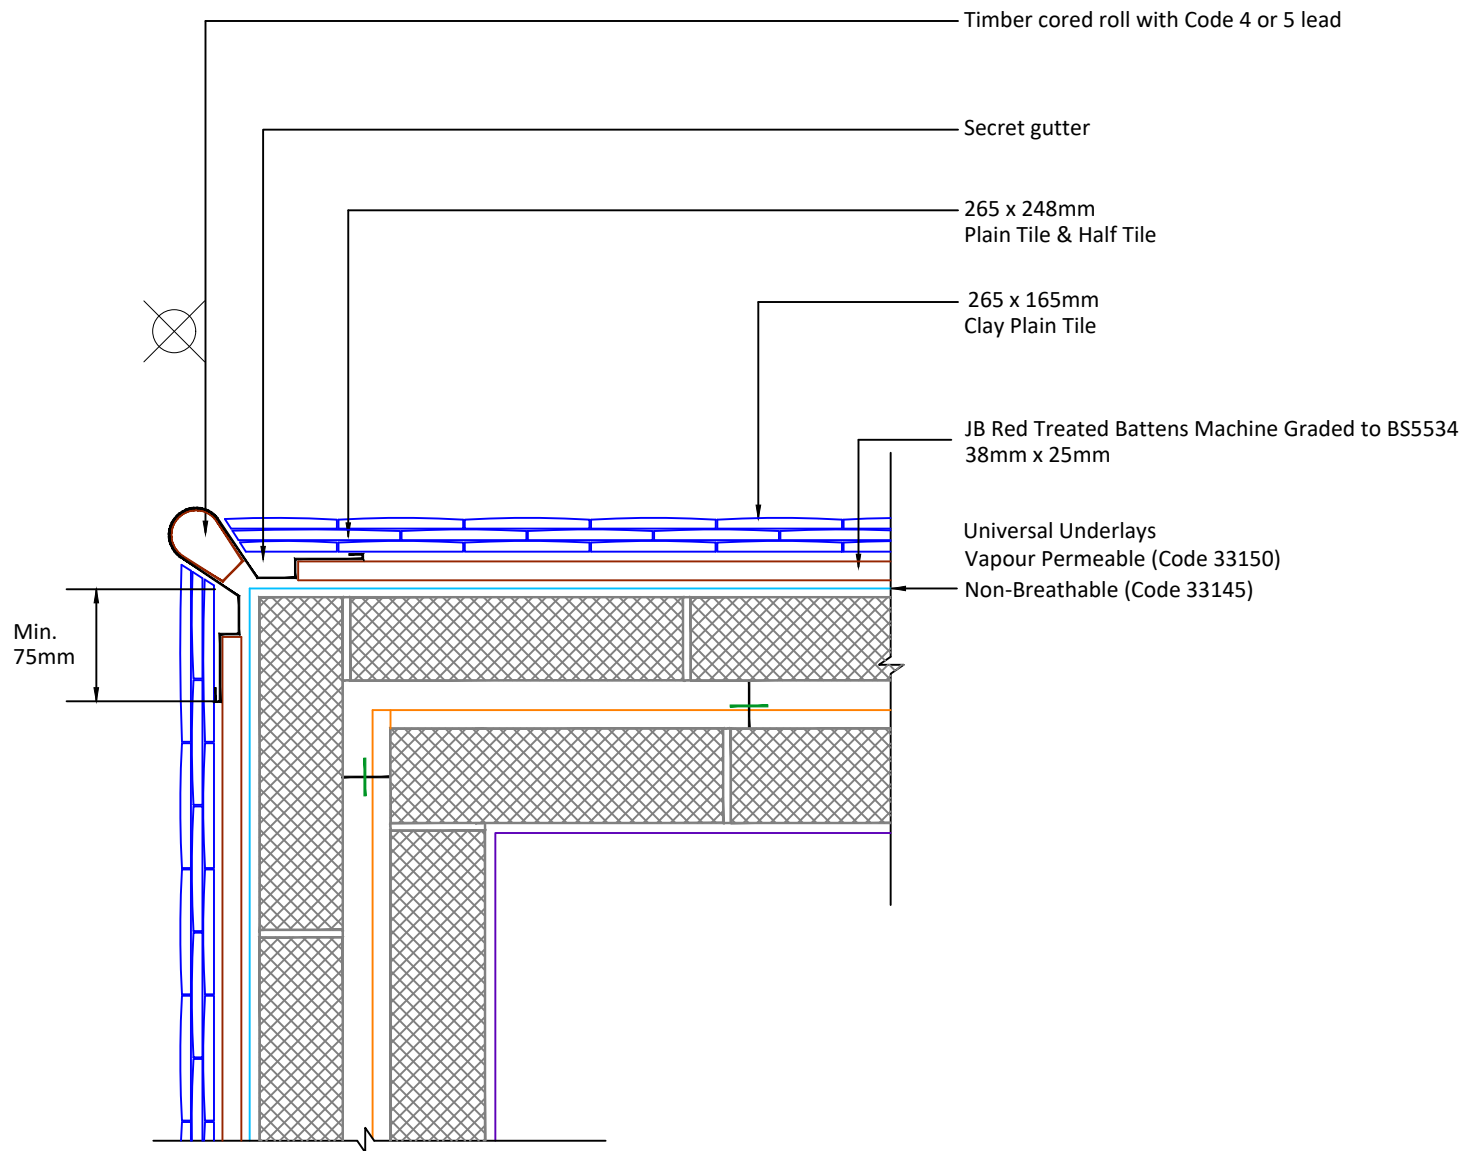

Tilefix    Specrite  
Estimator    BIM

Visit [marley.co.uk/technical-services](http://marley.co.uk/technical-services) for a full suite of online tools to help with your roof design, specification and fixing.

Feel free to talk to our experts at any time on 01283 722588.

Associated products & fixings

DRAWING NUMBER

956CPT00

DRAWING REVISION

A

DRAWING TITLE

External Angle with Lead Roll

SCALE

1:10

Clay Plain