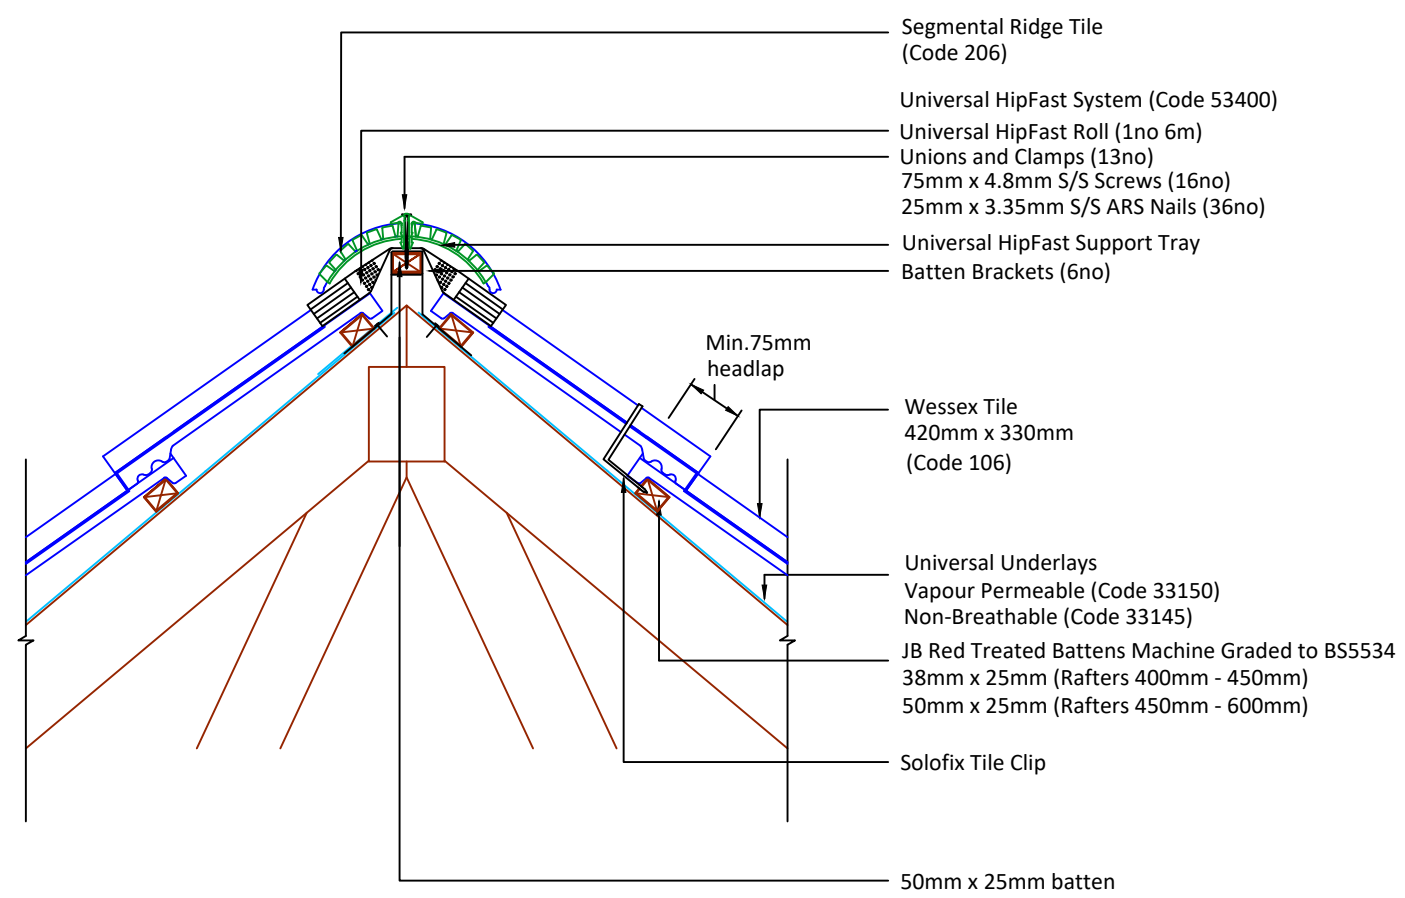

Feel free to talk to our experts at any time on 01283 722588.

- Associated products & fixings
- Wessex SoloFix Clips
  - Code 30442 (100 Pack)
  - Code 30432 (500 Pack)

DRAWING NUMBER  
**79010640**

DRAWING REVISION  
**B**

DRAWING TITLE  
**RidgeFast Dry Ventilated Ridge - Segmental**

SCALE  
**1:10**

**Wessex**