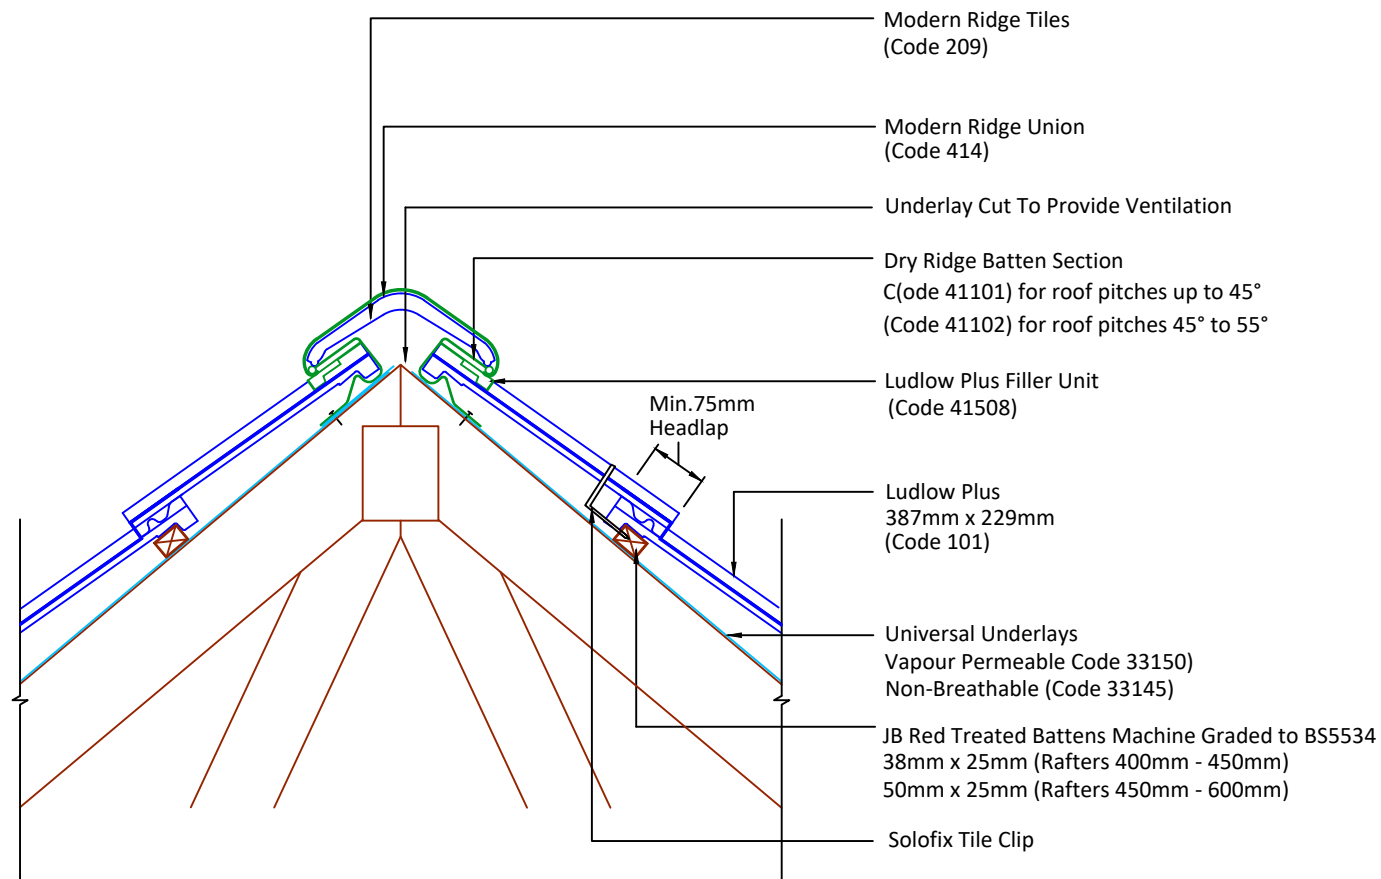

▲ Tilefix ▲ Specrite

▲ Estimator ▲ BIM

Visit marley.co.uk/technical-services for a full suite of online tools to help with your roof design, specification and fixing.

Feel free to talk to our experts at any time on 01283 722588.

DRAWING NUMBER

70110140

DRAWING REVISION

B

DRAWING TITLE

Dry Ventilated Ridge - Modern

SCALE

1:10