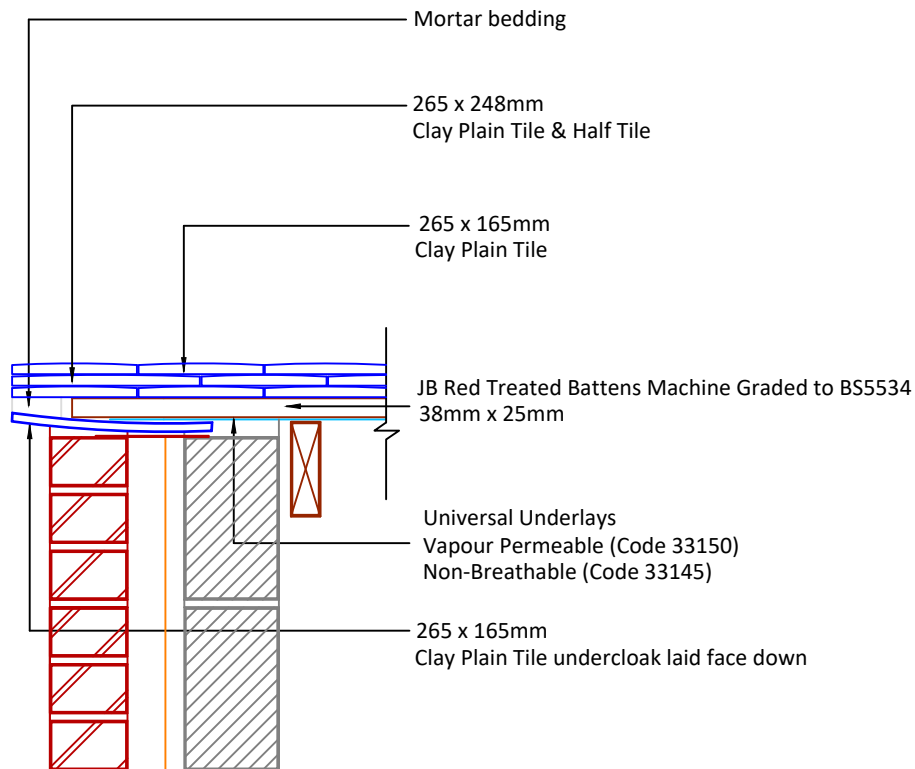

▲ Tilefix ▲ Specrite
▲ Estimator ▲ BIM

Visit marley.co.uk/technical-services for a full suite of online tools to help with your roof design, specification and fixing.

Feel free to talk to our experts at any time on 01283 722588.

Associated products & fixings

Plain Aluminium Nail Pack
Code 30348 (500g)

DRAWING NUMBER
447CPT00

DRAWING REVISION
A

DRAWING TITLE

Mortar Bedded Verge with Bedded Plain Tile Undercloak - LH

SCALE

1:10