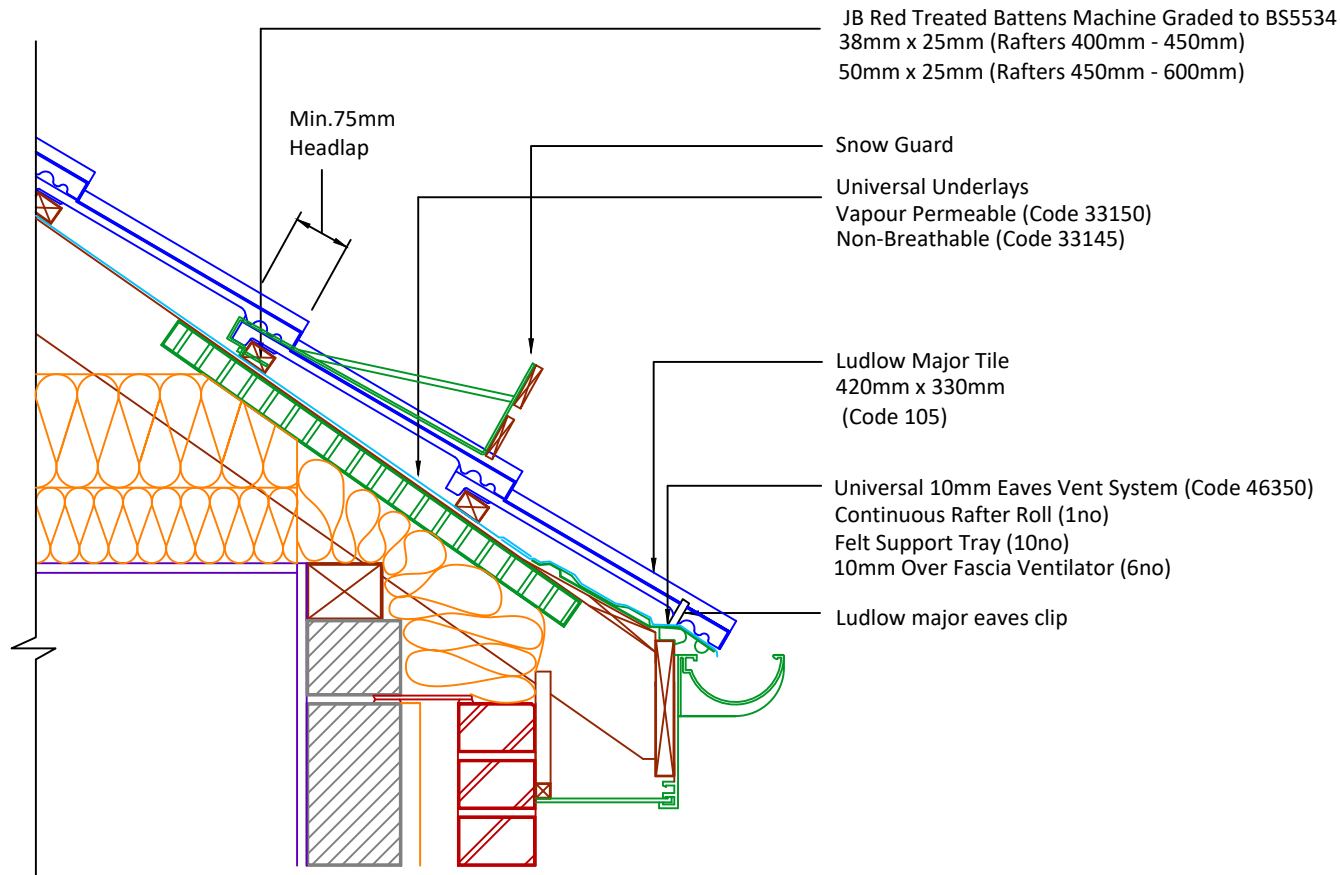

Tilefix Specrite
Estimator BIM

Visit marley.co.uk/technical-services for a full suite of online tools to help with your roof design, specification and fixing.

Feel free to talk to our experts at any time on 01283 722588.

Associated products & fixings

Ludlow Major Aluminium Nail Pack
Code 30371 (500g)

Ludlow Major SoloFix Tile Clips
Code 30440 (100 Pack)
Code 30430 (500 Pack)

DRAWING NUMBER
87010535

DRAWING REVISION
A

DRAWING TITLE

Snow Guards

SCALE

1:10

Ludlow
Major