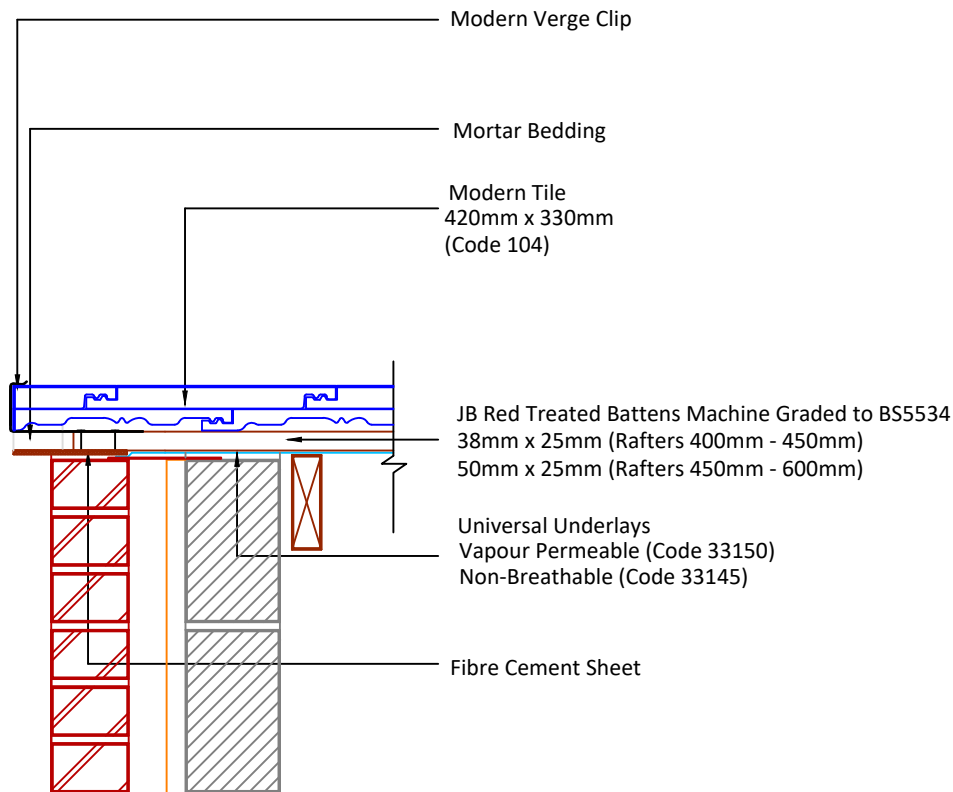

▲ Tilefix ▲ Specrite
▲ Estimator ▲ BIM

Visit marley.co.uk/technical-services
for a full suite of online tools to help with your
roof design, specification and fixing.

Feel free to talk to our experts at any time on
01283 722588.

Associated products & fixings
Modern Aluminium Nail Pack
Code 30350 (500g)

Modern SoloFix Tile Clips
Code 30440 (100 Pack)
Code 30430 (500 Pack)

Modern Verge Clip & Nail Pack
Code 30290 (50 Pack)

DRAWING NUMBER
44510400

DRAWING REVISION
A

DRAWING TITLE

Mortar Bedded Verge with Bedded Fibre Cement Undercloak - LH

SCALE

1:10

Modern