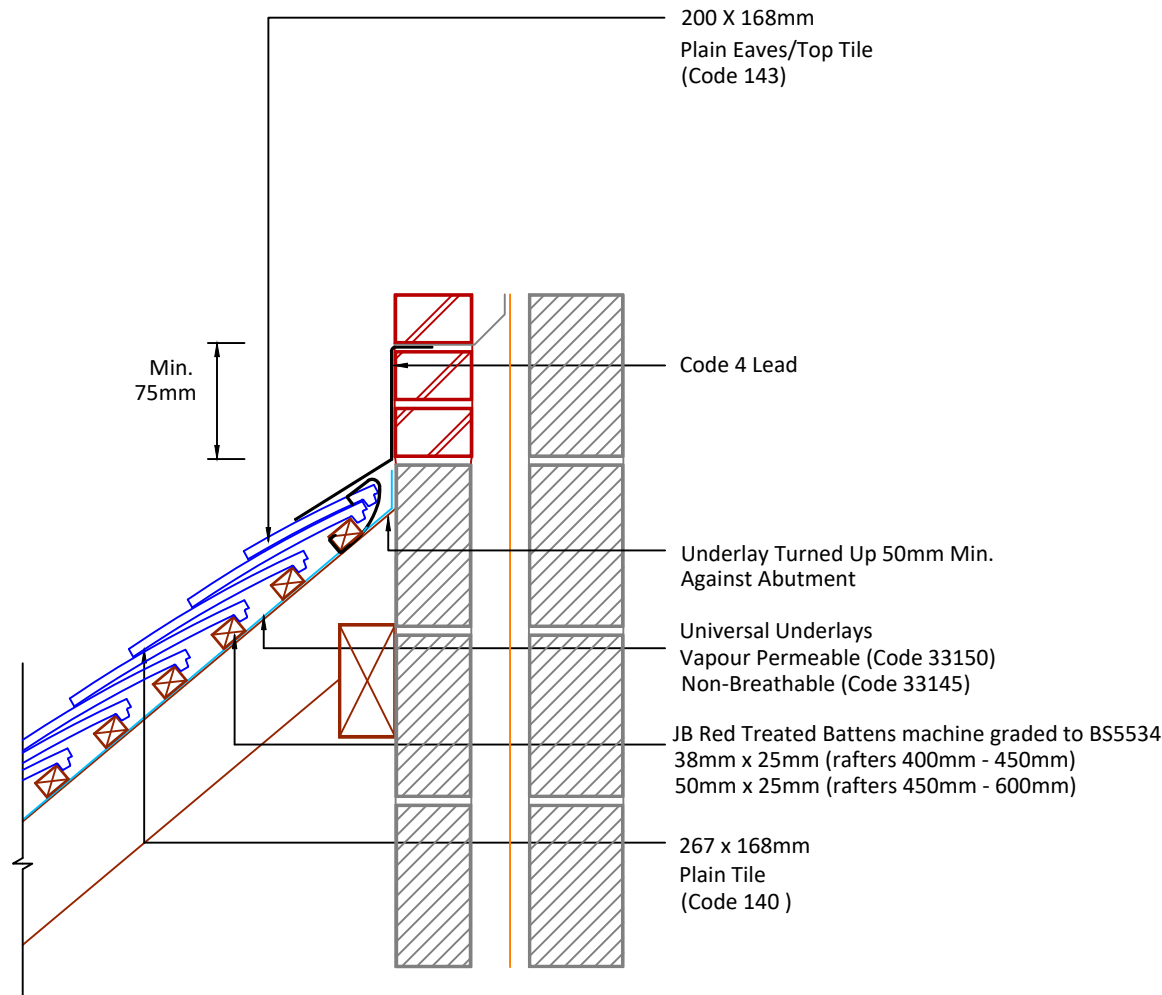

Tilefix Specrite
Estimator BIM

Visit marley.co.uk/technical-services for a full suite of online tools to help with your roof design, specification and fixing.

Feel free to talk to our experts at any time on 01283 722588.

Associated products & fixings

Plain Aluminium Nail Pack
Code 30348 (500g)

DRAWING NUMBER

67014040

DRAWING REVISION

A

DRAWING TITLE

Top Edge Abutment

SCALE

1:10

Plain