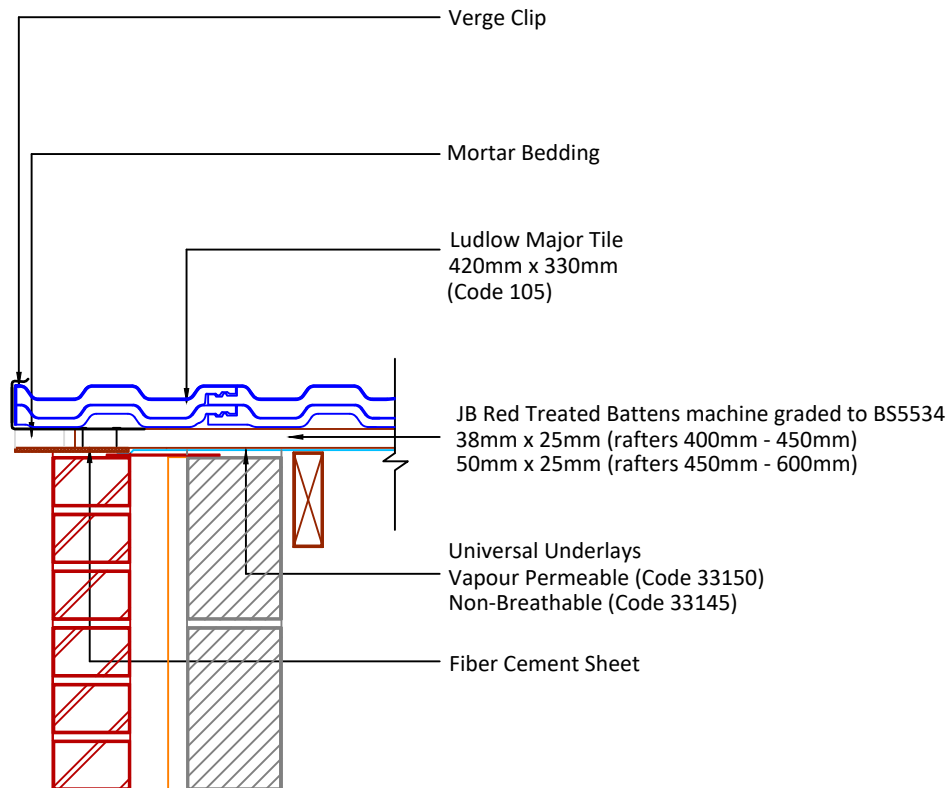

Tilefix Specrite
Estimator BIM

Visit marley.co.uk/technical-services
for a full suite of online tools to help with your
roof design, specification and fixing.

Feel free to talk to our experts at any time on
01283 722588.

Associated products & fixings

Ludlow Major Aluminium Nail
Pack
Code 30371 (500g)

Ludlow Major SoloFix Tile Clips
Code 30440 (100 Pack)
Code 30430 (500 Pack)

Ludlow Major RH Verge Clip &
Nail Pack
Code 30287 (50 Pack)

Ludlow Major LH Verge Clip &
Nail Pack
Code 30287 (50 Pack)

DRAWING NUMBER
44510500

DRAWING REVISION
A

DRAWING TITLE

Mortar Bedded Verge with Bedded Fibre Cement Undercloak LH

SCALE

1:10

Ludlow
Major